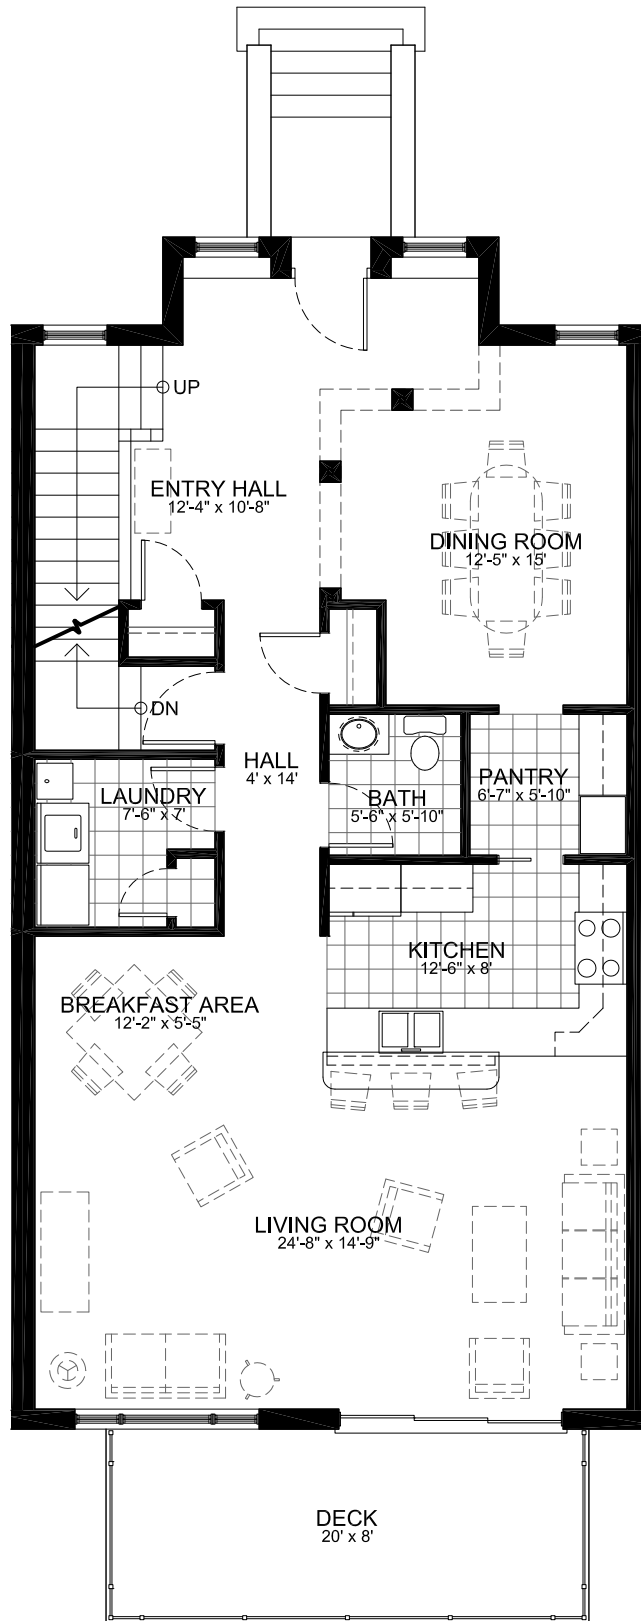

Unit Six
2,280 Square Feet (Excludes Garage Level)

First Floor
1,230 Square Feet

05/28/2008

Unit Six
2,280 Square Feet (Excludes Garage Level)

Second Floor
1,050 Square Feet

05/28/2008