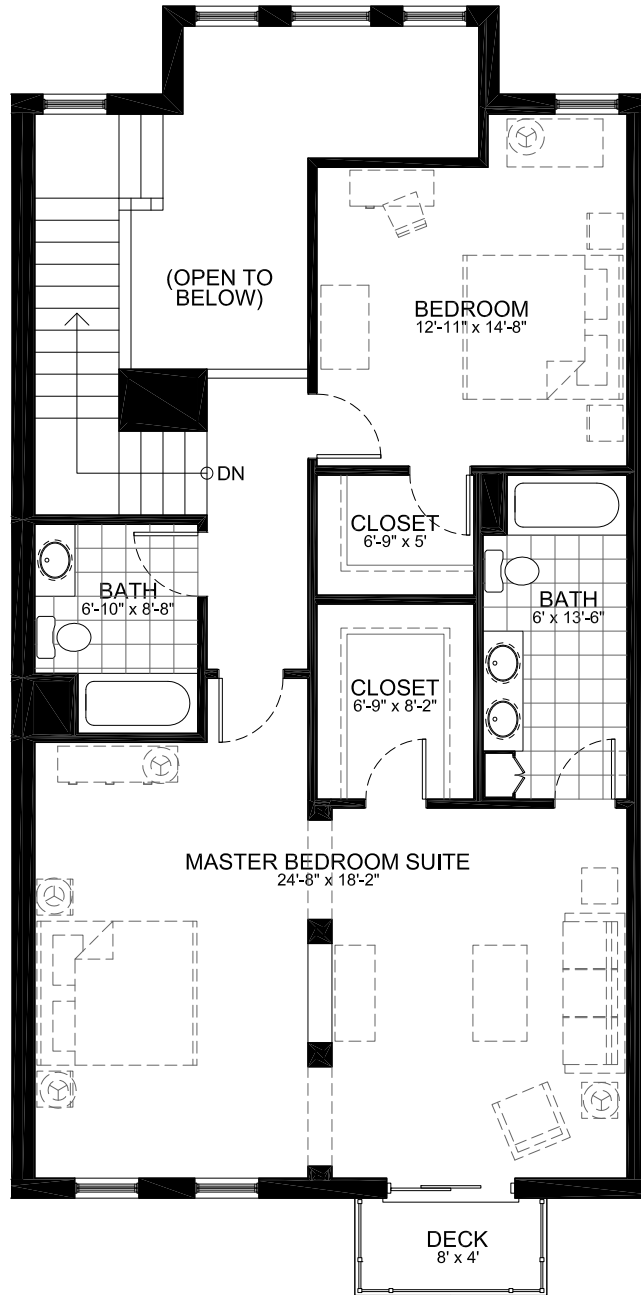

Unit Six
2,280 Square Feet (Excludes Garage Level)

First Floor
1,230 Square Feet

05/28/2008

Unit Six
2,280 Square Feet (Excludes Garage Level)

Second Floor
1,050 Square Feet

05/28/2008