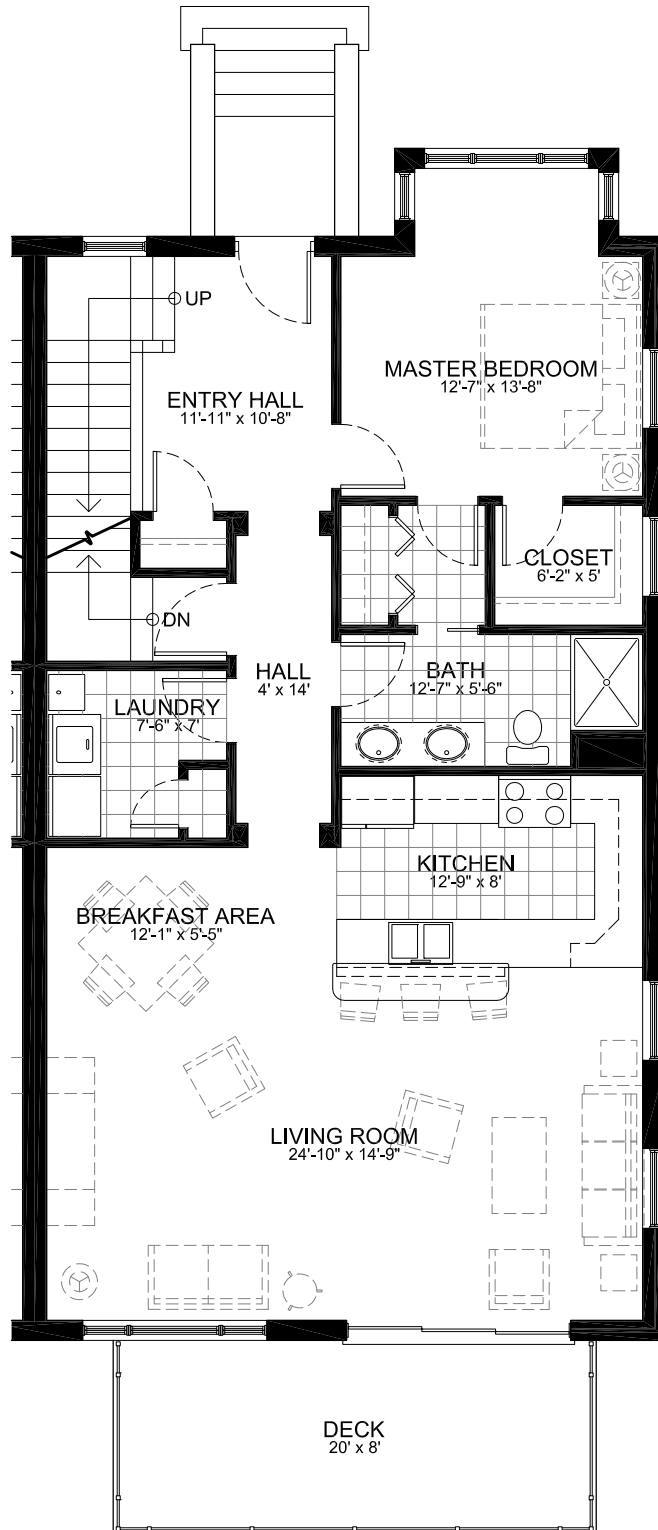

Unit Eleven
2,365 Square Feet (Excludes Garage Level)

Lower Level
1,245 Square Feet

11/20/2007

Unit Eleven
2,365 Square Feet (Excludes Garage Level)

First Floor
1,245 Square Feet

11/20/2007

Unit Eleven
2,365 Square Feet (Excludes Garage Level)

First Floor
1,245 Square Feet

11/20/2007

Unit Eleven
2,365 Square Feet (Excludes Garage Level)

First Floor
1,245 Square Feet

11/20/2007

Unit Eleven
2,365 Square Feet (Excludes Garage Level)

Second Floor
1,120 Square Feet

11/20/2007

Unit Eleven
2,365 Square Feet (Excludes Garage Level)

Second Floor
1,120 Square Feet

11/20/2007