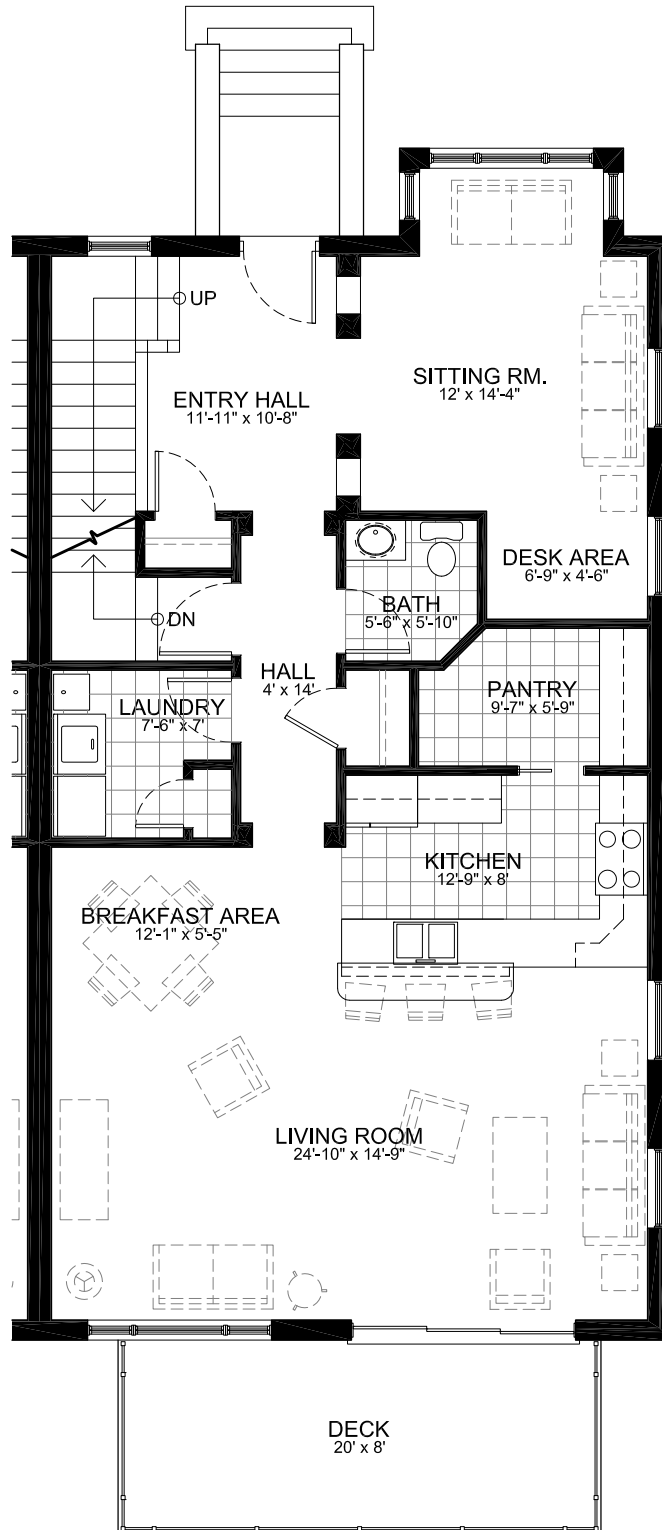

Unit Eleven
2,365 Square Feet (Excludes Garage Level)

Lower Level
1,245 Square Feet

11/20/2007

Unit Eleven
2,365 Square Feet (Excludes Garage Level)

First Floor
1,245 Square Feet

11/20/2007

Unit Eleven
2,365 Square Feet (Excludes Garage Level)

First Floor
1,245 Square Feet

11/20/2007

Unit Eleven
2,365 Square Feet (Excludes Garage Level)

First Floor
1,245 Square Feet

11/20/2007

Unit Eleven
2,365 Square Feet (Excludes Garage Level)

Second Floor
1,120 Square Feet

11/20/2007

Unit Eleven
2,365 Square Feet (Excludes Garage Level)

Second Floor
1,120 Square Feet

11/20/2007