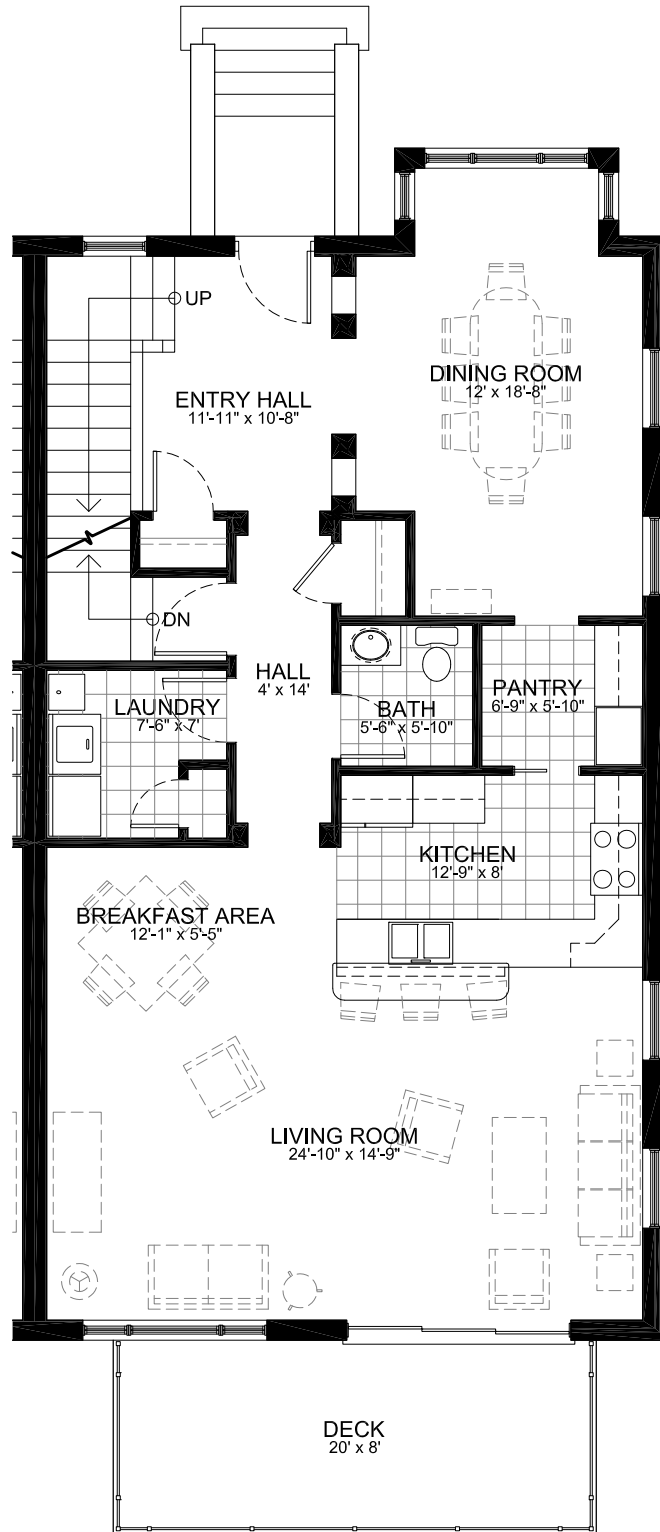

Unit Eleven
2,365 Square Feet (Excludes Garage Level)

Lower Level
1,245 Square Feet

11/20/2007

Unit Eleven
2,365 Square Feet (Excludes Garage Level)

First Floor
1,245 Square Feet

11/20/2007

Unit Eleven
2,365 Square Feet (Excludes Garage Level)

First Floor
1,245 Square Feet

11/20/2007

Unit Eleven
2,365 Square Feet (Excludes Garage Level)

First Floor
1,245 Square Feet

11/20/2007

Unit Eleven
2,365 Square Feet (Excludes Garage Level)

Second Floor
1,120 Square Feet

11/20/2007

Unit Eleven
2,365 Square Feet (Excludes Garage Level)

Second Floor
1,120 Square Feet

11/20/2007