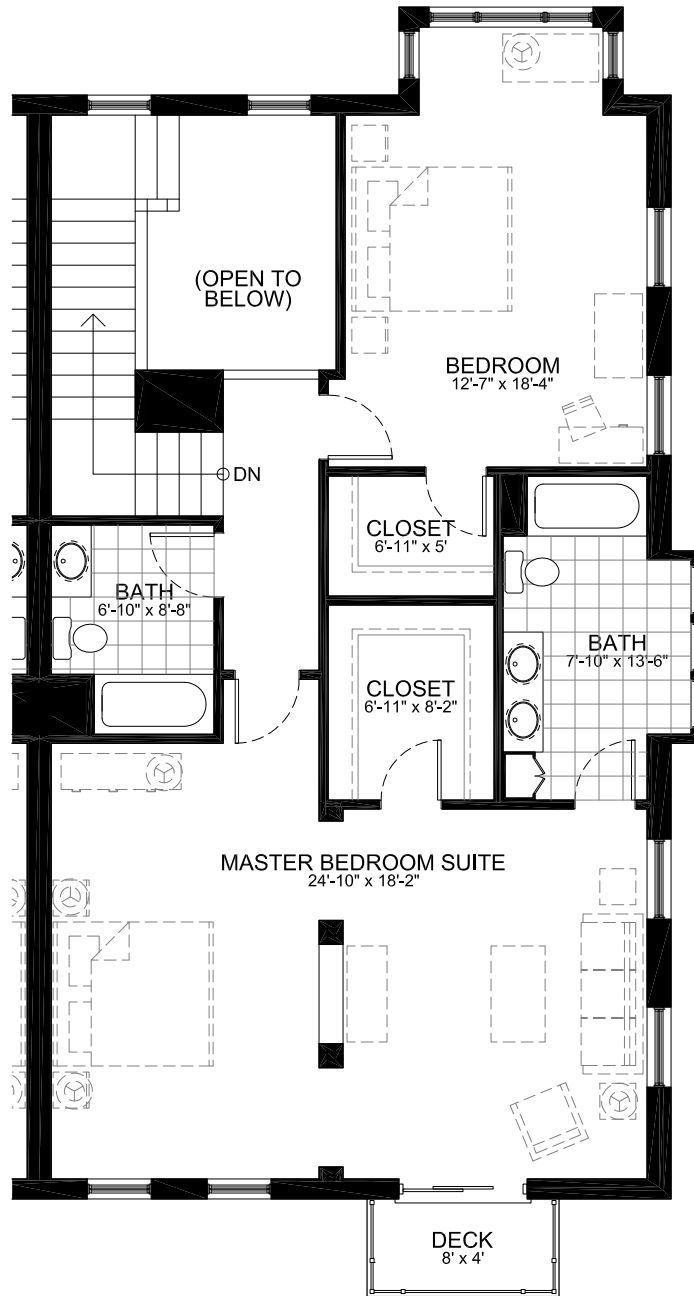

Unit Eleven
2,365 Square Feet (Excludes Garage Level)

Lower Level
1,245 Square Feet

11/20/2007

Unit Eleven
2,365 Square Feet (Excludes Garage Level)

First Floor
1,245 Square Feet

11/20/2007

Unit Eleven
2,365 Square Feet (Excludes Garage Level)

First Floor
1,245 Square Feet

11/20/2007

Unit Eleven
2,365 Square Feet (Excludes Garage Level)

First Floor
1,245 Square Feet

11/20/2007

Unit Eleven
2,365 Square Feet (Excludes Garage Level)

Second Floor
1,120 Square Feet

11/20/2007

Unit Eleven
2,365 Square Feet (Excludes Garage Level)

Second Floor
1,120 Square Feet

11/20/2007