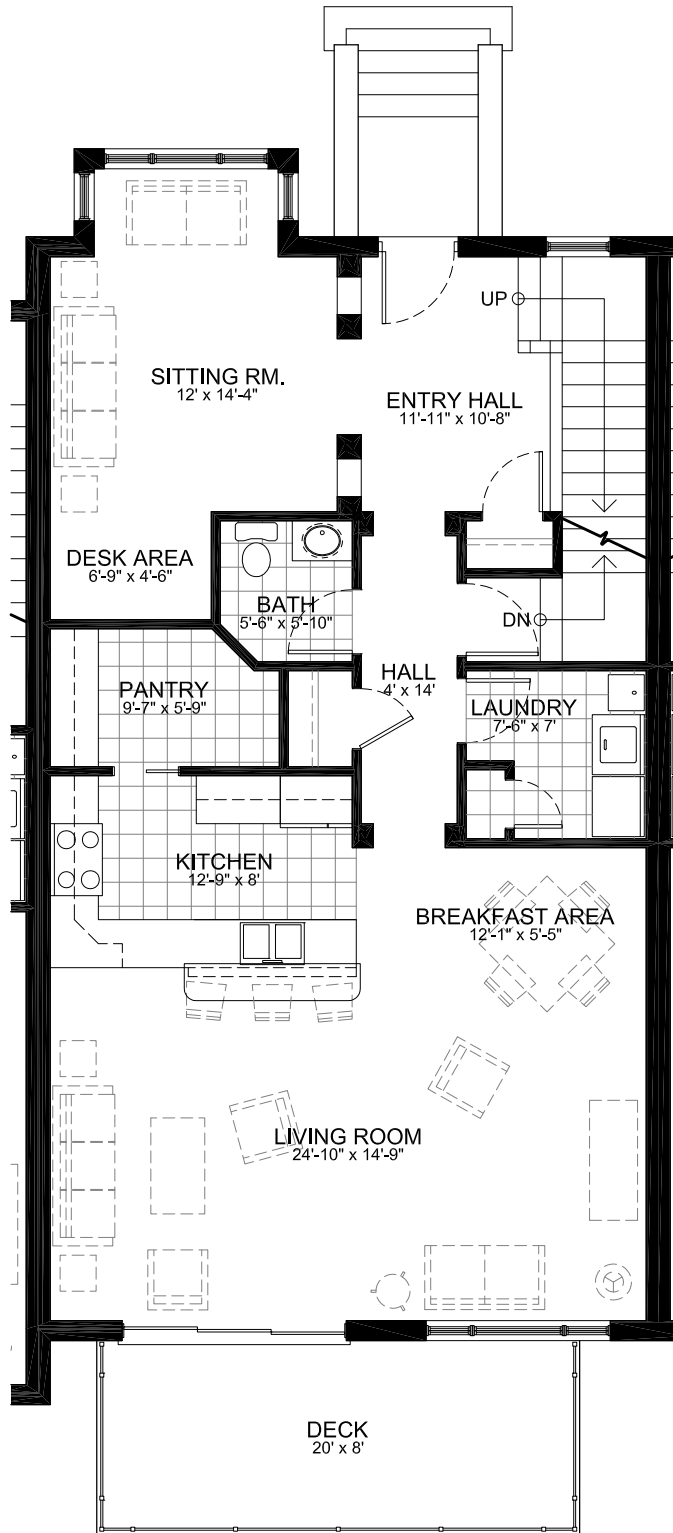

Unit Ten
2,315 Square Feet (Excludes Garage Level)

Lower Level
1,220 Square Feet

11/20/2007

Unit Ten
2,315 Square Feet (Excludes Garage Level)

First Floor
1,220 Square Feet

11/20/2007

Unit Ten
2,315 Square Feet (Excludes Garage Level)

First Floor
1,220 Square Feet

11/20/2007

Unit Ten
2,315 Square Feet (Excludes Garage Level)

First Floor
1,220 Square Feet

11/20/2007

Unit Ten
2,315 Square Feet (Excludes Garage Level)

Second Floor
1,095 Square Feet

11/20/2007

Unit Ten
2,315 Square Feet (Excludes Garage Level)

Second Floor
1,095 Square Feet

11/20/2007