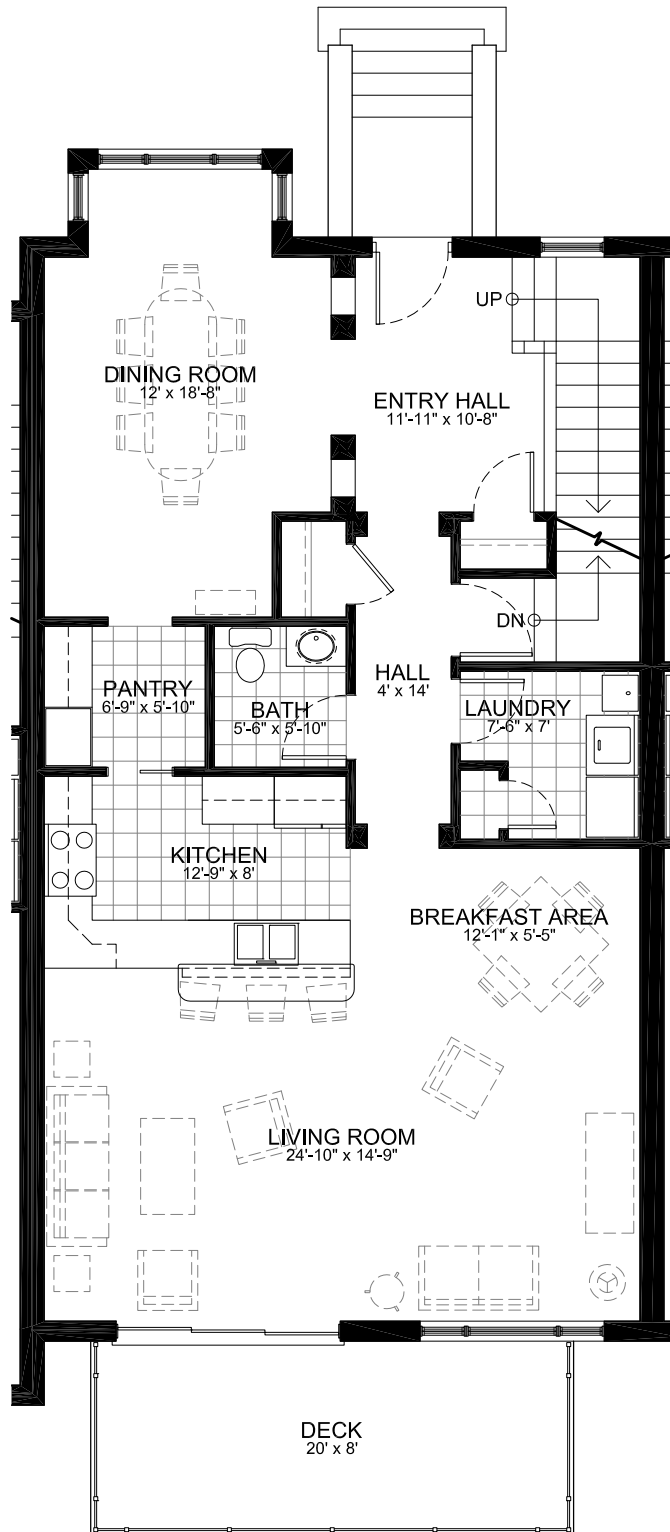

Unit Ten
2,315 Square Feet (Excludes Garage Level)

Lower Level
1,220 Square Feet

11/20/2007

Unit Ten
2,315 Square Feet (Excludes Garage Level)

First Floor
1,220 Square Feet

11/20/2007

Unit Ten
2,315 Square Feet (Excludes Garage Level)

First Floor
1,220 Square Feet

11/20/2007

Unit Ten
2,315 Square Feet (Excludes Garage Level)

First Floor
1,220 Square Feet

11/20/2007

Unit Ten
2,315 Square Feet (Excludes Garage Level)

Second Floor
1,095 Square Feet

11/20/2007

Unit Ten
2,315 Square Feet (Excludes Garage Level)

Second Floor
1,095 Square Feet

11/20/2007