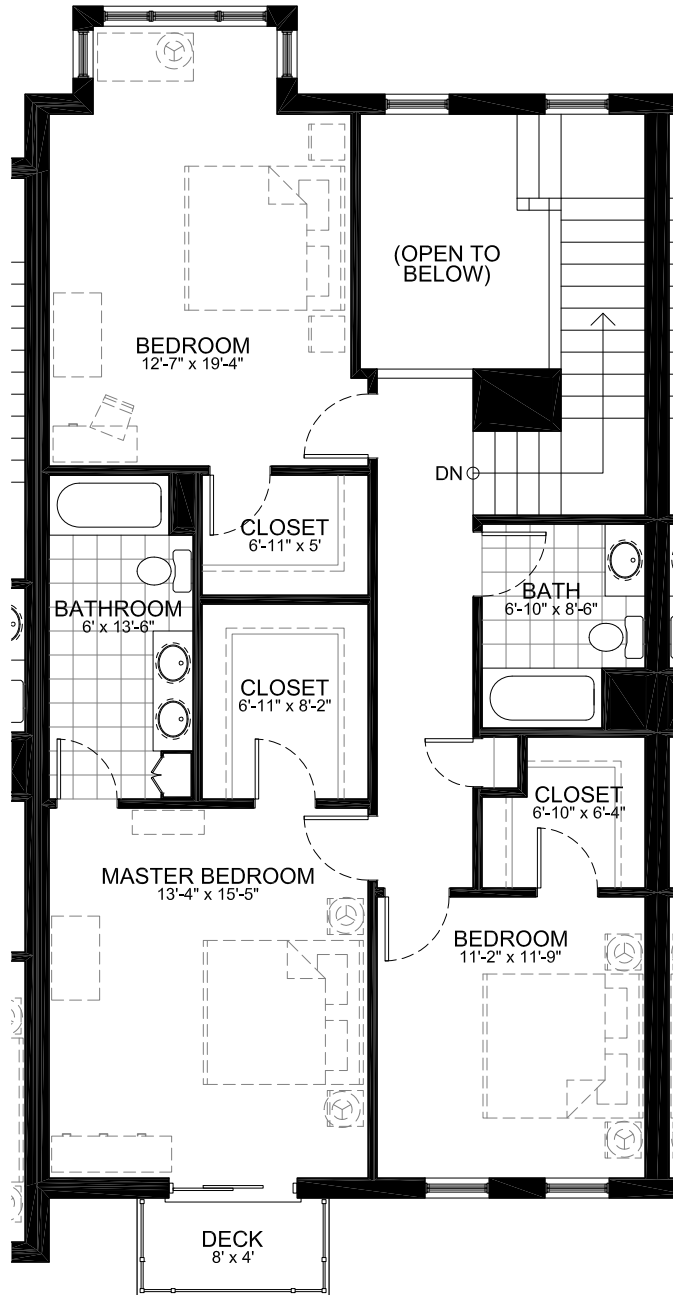

Unit Ten
2,315 Square Feet (Excludes Garage Level)

Lower Level
1,220 Square Feet

11/20/2007

Unit Ten
2,315 Square Feet (Excludes Garage Level)

First Floor
1,220 Square Feet

11/20/2007

Unit Ten
2,315 Square Feet (Excludes Garage Level)

First Floor
1,220 Square Feet

11/20/2007

Unit Ten
2,315 Square Feet (Excludes Garage Level)

First Floor
1,220 Square Feet

11/20/2007

Unit Ten
2,315 Square Feet (Excludes Garage Level)

Second Floor
1,095 Square Feet

11/20/2007

Unit Ten
2,315 Square Feet (Excludes Garage Level)

Second Floor
1,095 Square Feet

11/20/2007