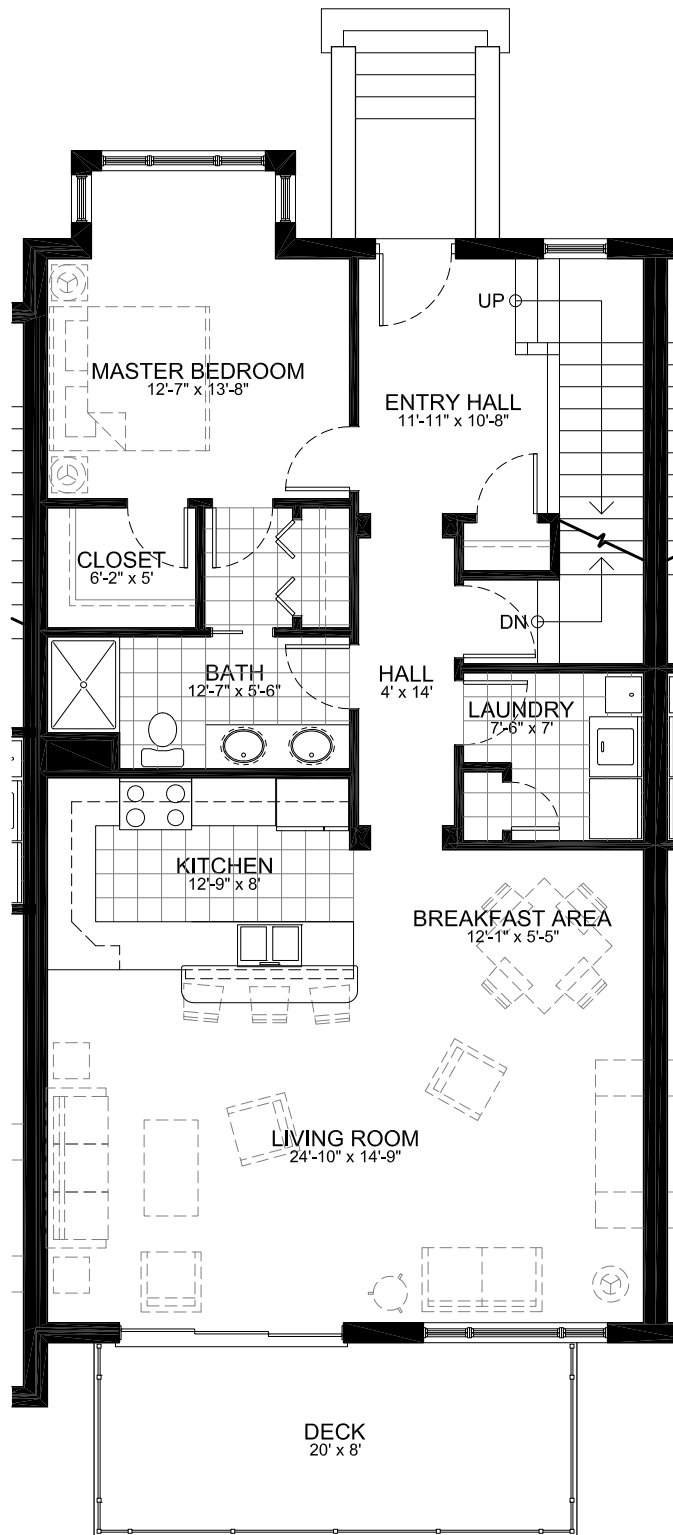

Unit Ten
2,315 Square Feet (Excludes Garage Level)

Lower Level
1,220 Square Feet

11/20/2007

Unit Ten
2,315 Square Feet (Excludes Garage Level)

First Floor
1,220 Square Feet

11/20/2007

Unit Ten
2,315 Square Feet (Excludes Garage Level)

First Floor
1,220 Square Feet

11/20/2007

Unit Ten
2,315 Square Feet (Excludes Garage Level)

First Floor
1,220 Square Feet

11/20/2007

Unit Ten
2,315 Square Feet (Excludes Garage Level)

Second Floor
1,095 Square Feet

11/20/2007

Unit Ten
2,315 Square Feet (Excludes Garage Level)

Second Floor
1,095 Square Feet

11/20/2007