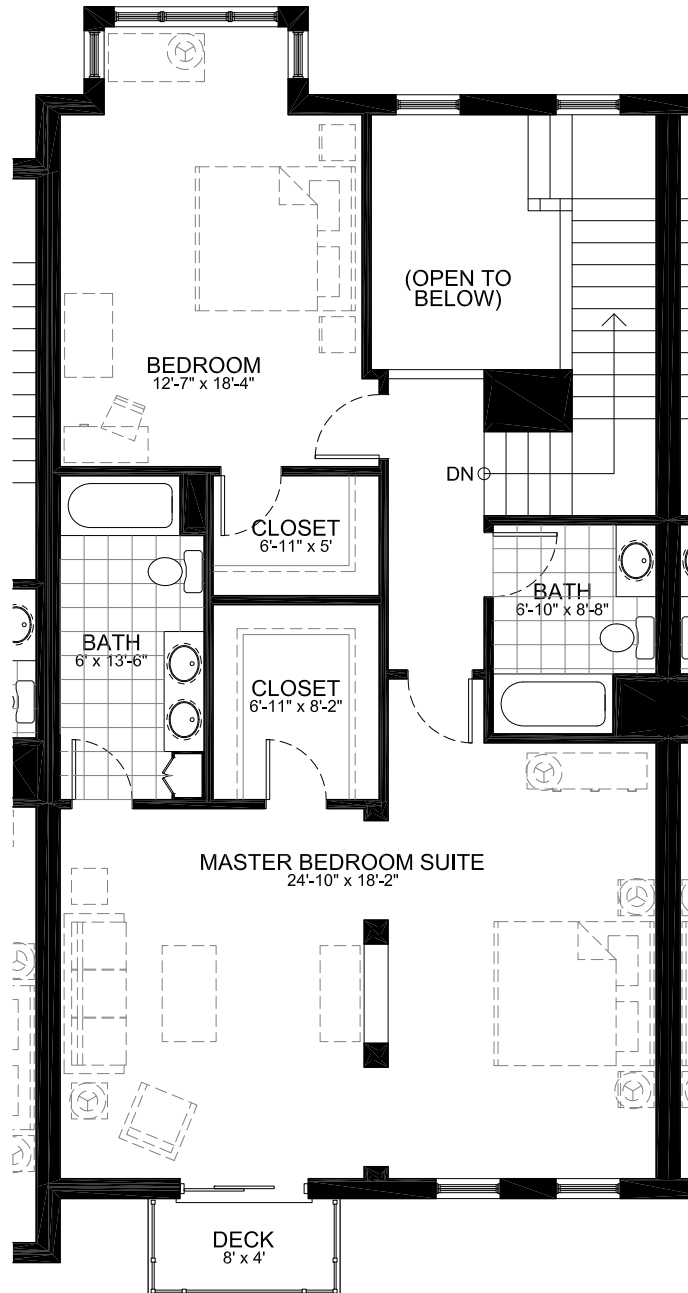

Unit Ten
2,315 Square Feet (Excludes Garage Level)

Lower Level
1,220 Square Feet

11/20/2007

Unit Ten
2,315 Square Feet (Excludes Garage Level)

First Floor
1,220 Square Feet

11/20/2007

Unit Ten
2,315 Square Feet (Excludes Garage Level)

First Floor
1,220 Square Feet

11/20/2007

Unit Ten
2,315 Square Feet (Excludes Garage Level)

First Floor
1,220 Square Feet

11/20/2007

Unit Ten
2,315 Square Feet (Excludes Garage Level)

Second Floor
1,095 Square Feet

11/20/2007

Unit Ten
2,315 Square Feet (Excludes Garage Level)

Second Floor
1,095 Square Feet

11/20/2007