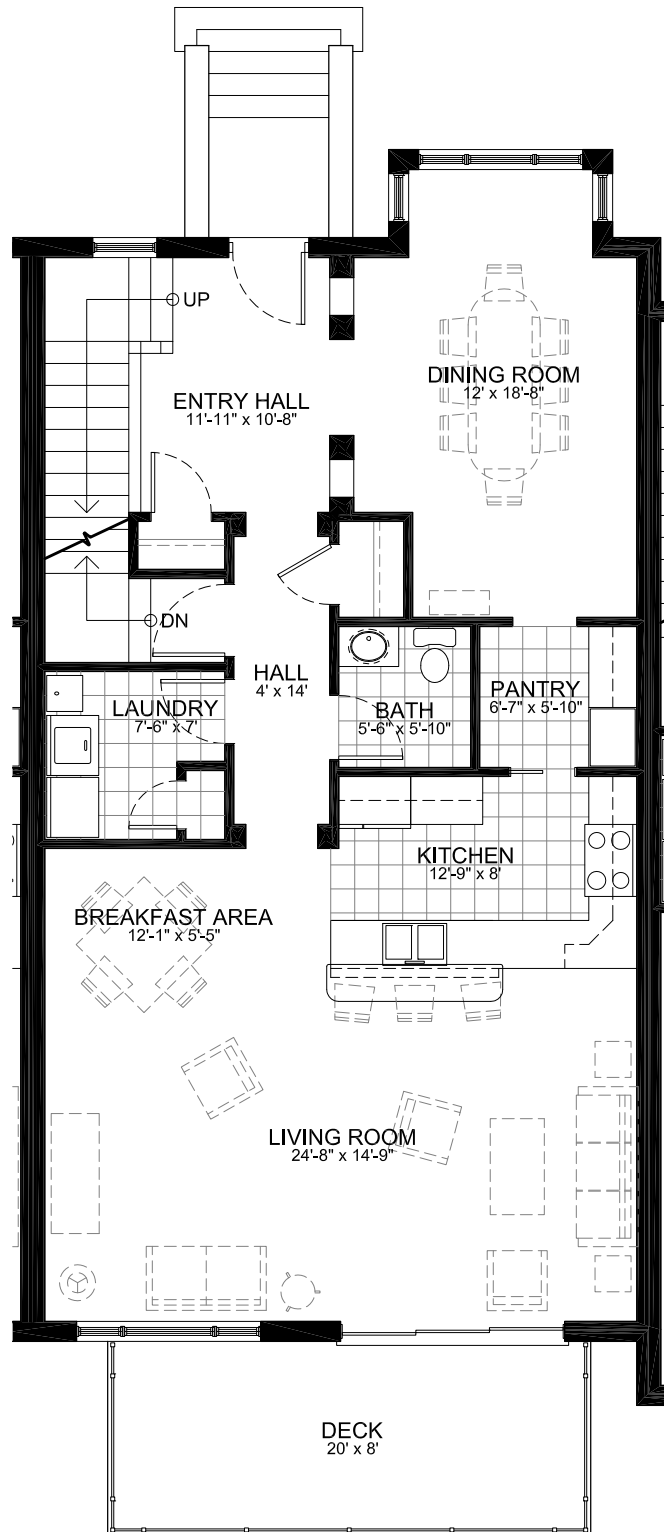

Unit Seven
2,305 Square Feet (Excludes Garage Level)

Lower Level
1,215 Square Feet

11/20/2007

Unit Seven
2,305 Square Feet (Excludes Garage Level)

First Floor
1,215 Square Feet

11/20/2007

Unit Seven
2,305 Square Feet (Excludes Garage Level)

First Floor
1,215 Square Feet

11/20/2007

Unit Seven
2,305 Square Feet (Excludes Garage Level)

First Floor
1,215 Square Feet

11/20/2007

Unit Seven
2,305 Square Feet (Excludes Garage Level)

Second Floor
1,090 Square Feet

11/20/2007

Unit Seven
2,305 Square Feet (Excludes Garage Level)

Second Floor
1,090 Square Feet

11/20/2007