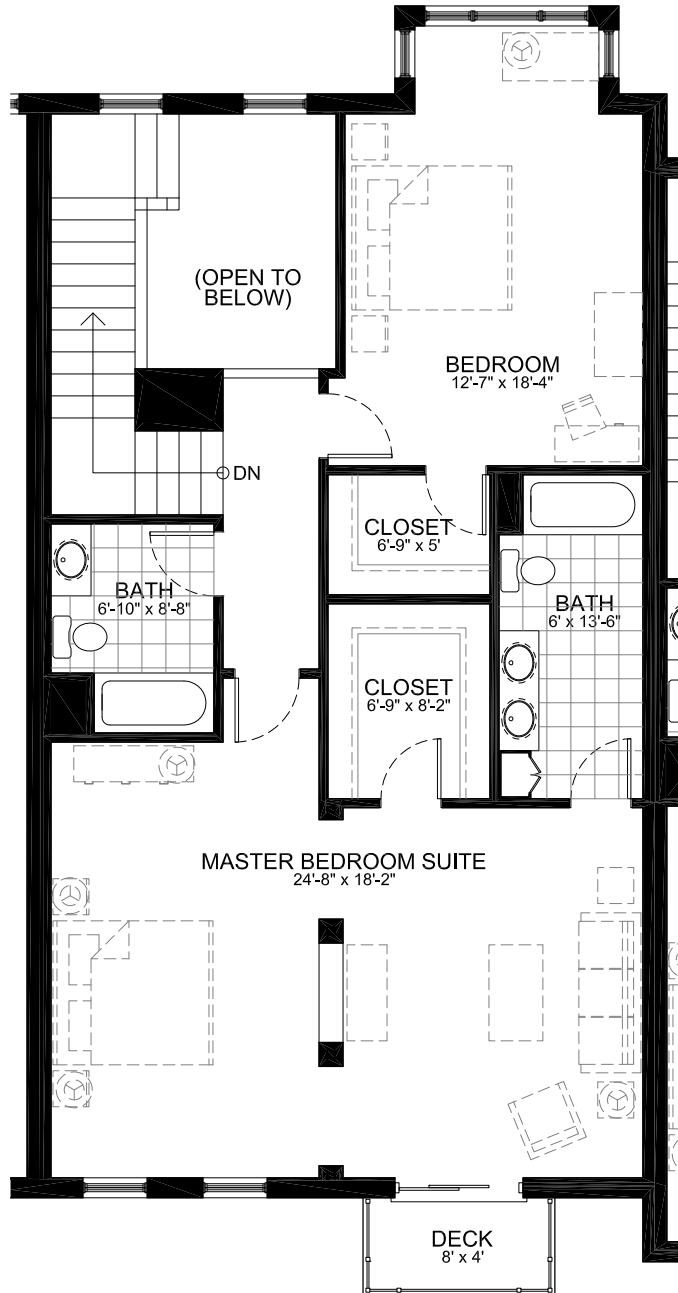

Unit Seven
2,305 Square Feet (Excludes Garage Level)

Lower Level
1,215 Square Feet

11/20/2007

Unit Seven
2,305 Square Feet (Excludes Garage Level)

First Floor
1,215 Square Feet

11/20/2007

Unit Seven
2,305 Square Feet (Excludes Garage Level)

First Floor
1,215 Square Feet

11/20/2007

Unit Seven
2,305 Square Feet (Excludes Garage Level)

First Floor
1,215 Square Feet

11/20/2007

Unit Seven
2,305 Square Feet (Excludes Garage Level)

Second Floor
1,090 Square Feet

11/20/2007

Unit Seven
2,305 Square Feet (Excludes Garage Level)

Second Floor
1,090 Square Feet

11/20/2007