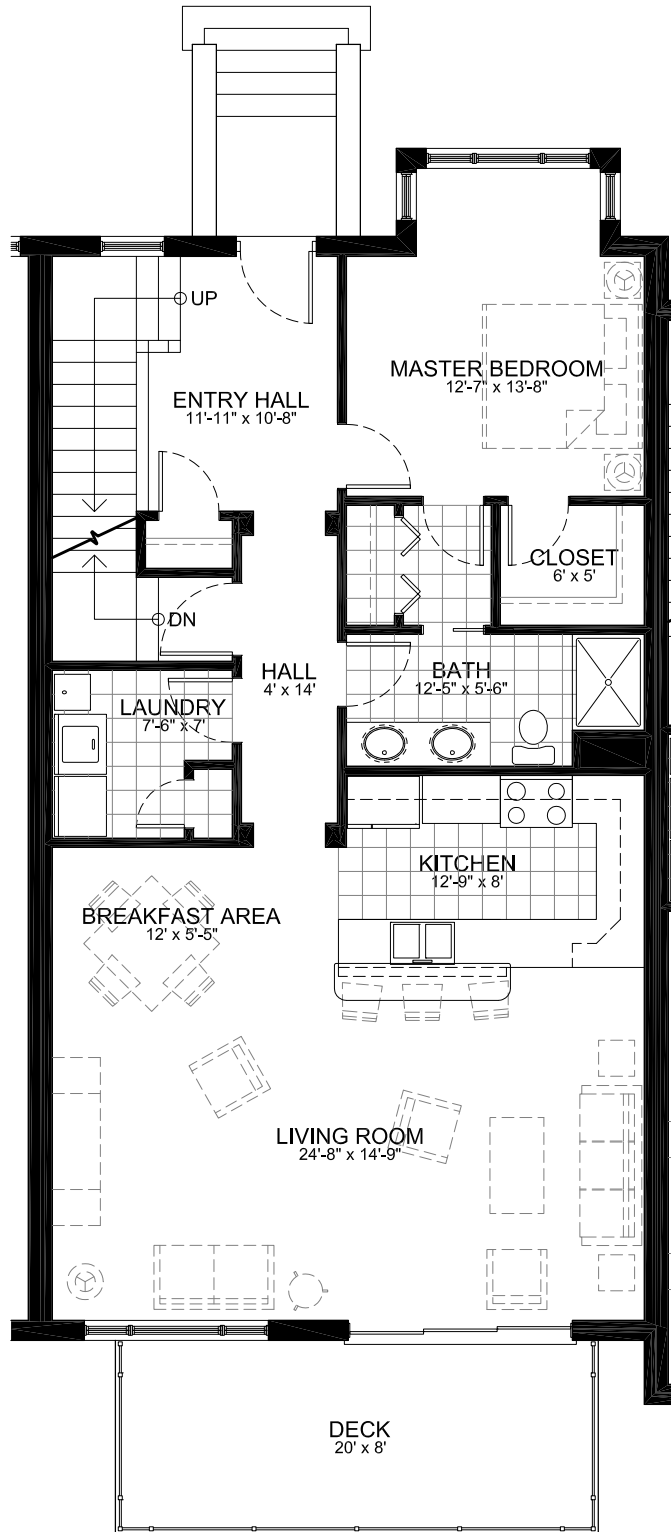

Unit Seven
2,305 Square Feet (Excludes Garage Level)

Lower Level
1,215 Square Feet

11/20/2007

Unit Seven
2,305 Square Feet (Excludes Garage Level)

First Floor
1,215 Square Feet

11/20/2007

Unit Seven
2,305 Square Feet (Excludes Garage Level)

First Floor
1,215 Square Feet

11/20/2007

Unit Seven
2,305 Square Feet (Excludes Garage Level)

First Floor
1,215 Square Feet

11/20/2007

Unit Seven
2,305 Square Feet (Excludes Garage Level)

Second Floor
1,090 Square Feet

11/20/2007

Unit Seven
2,305 Square Feet (Excludes Garage Level)

Second Floor
1,090 Square Feet

11/20/2007