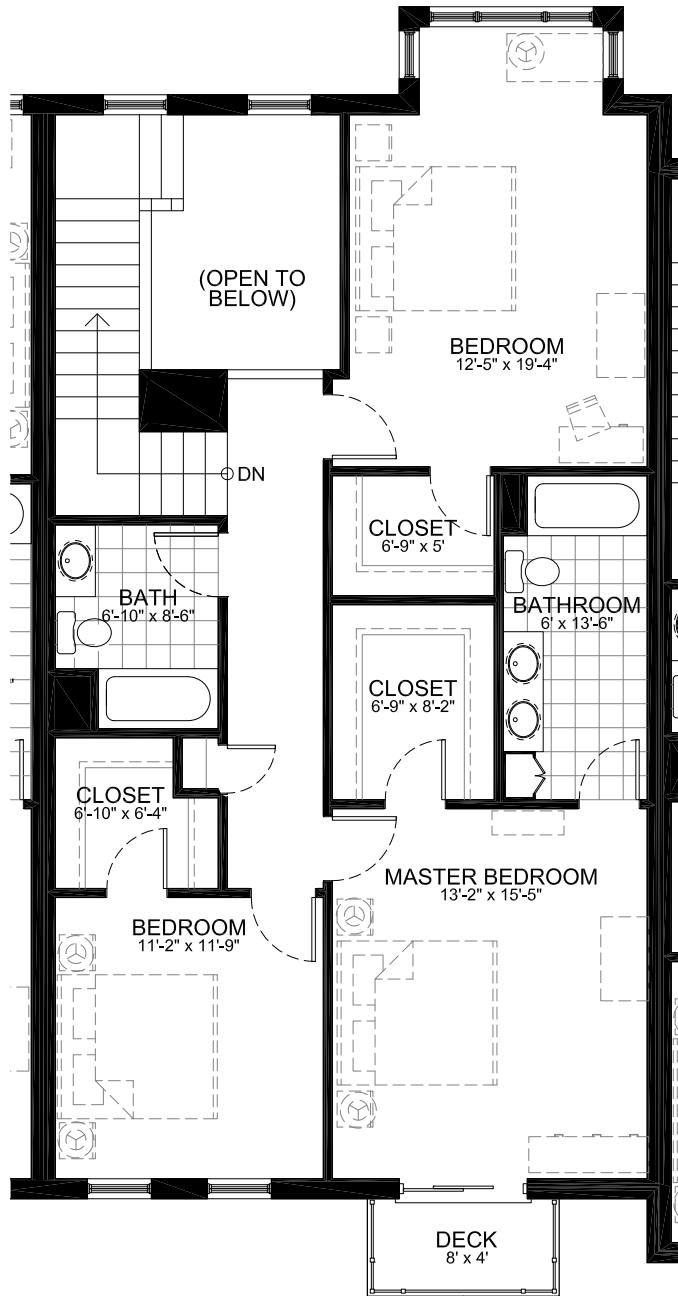

Unit Seven
2,305 Square Feet (Excludes Garage Level)

Lower Level
1,215 Square Feet

11/20/2007

Unit Seven
2,305 Square Feet (Excludes Garage Level)

First Floor
1,215 Square Feet

11/20/2007

Unit Seven
2,305 Square Feet (Excludes Garage Level)

First Floor
1,215 Square Feet

11/20/2007

Unit Seven
2,305 Square Feet (Excludes Garage Level)

First Floor
1,215 Square Feet

11/20/2007

Unit Seven
2,305 Square Feet (Excludes Garage Level)

Second Floor
1,090 Square Feet

11/20/2007

Unit Seven
2,305 Square Feet (Excludes Garage Level)

Second Floor
1,090 Square Feet

11/20/2007