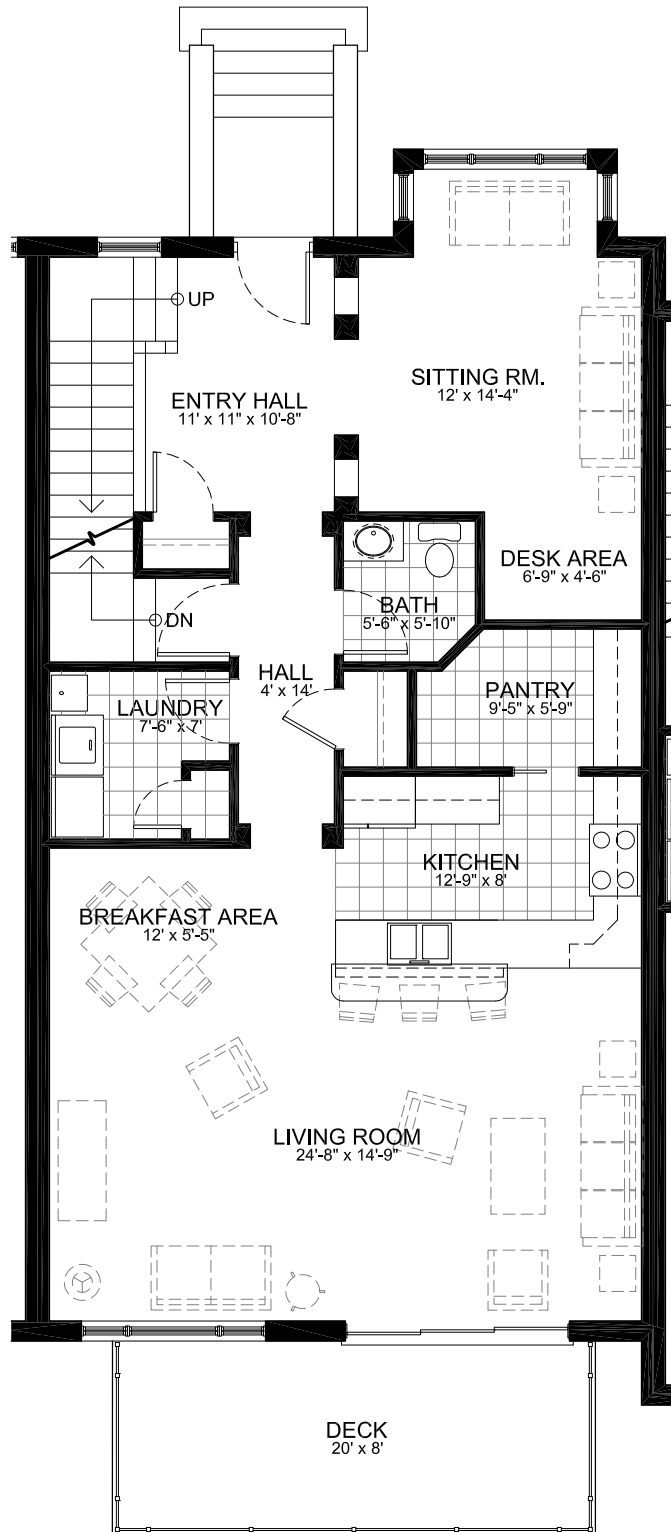

Unit Seven
2,305 Square Feet (Excludes Garage Level)

Lower Level
1,215 Square Feet

11/20/2007

Unit Seven
2,305 Square Feet (Excludes Garage Level)

First Floor
1,215 Square Feet

11/20/2007

Unit Seven
2,305 Square Feet (Excludes Garage Level)

First Floor
1,215 Square Feet

11/20/2007

Unit Seven
2,305 Square Feet (Excludes Garage Level)

First Floor
1,215 Square Feet

11/20/2007

Unit Seven
2,305 Square Feet (Excludes Garage Level)

Second Floor
1,090 Square Feet

11/20/2007

Unit Seven
2,305 Square Feet (Excludes Garage Level)

Second Floor
1,090 Square Feet

11/20/2007