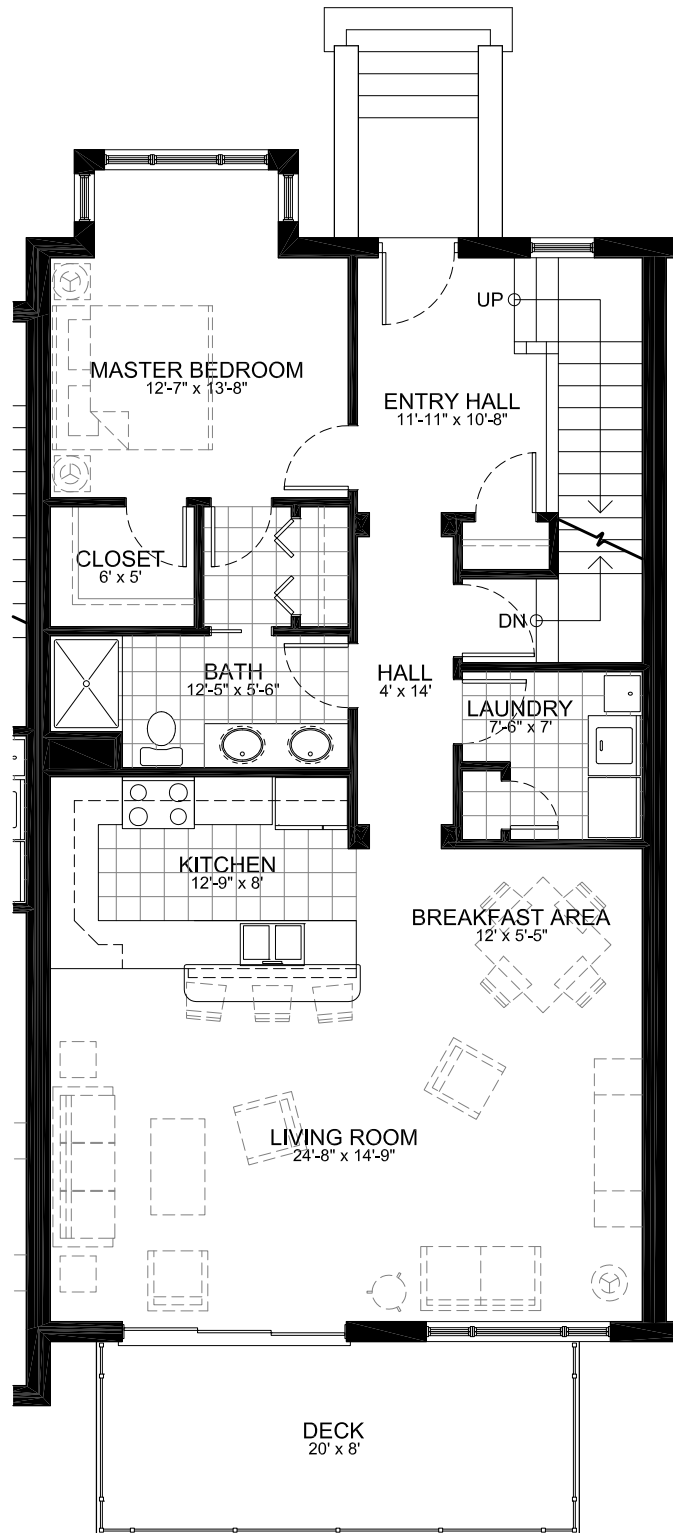

Unit Five
2,305 Square Feet (Excludes Garage Level)

Lower Level
1,215 Square Feet

11/20/2007

Unit Five
2,305 Square Feet (Excludes Garage Level)

First Floor
1,215 Square Feet

11/20/2007

Unit Five
2,305 Square Feet (Excludes Garage Level)

First Floor
1,215 Square Feet

11/20/2007

Unit Five
2,305 Square Feet (Excludes Garage Level)

First Floor
1,215 Square Feet

11/20/2007

Unit Five
2,305 Square Feet (Excludes Garage Level)

Second Floor
1,090 Square Feet

11/20/2007

Unit Five
2,305 Square Feet (Excludes Garage Level)

Second Floor
1,090 Square Feet

11/20/2007