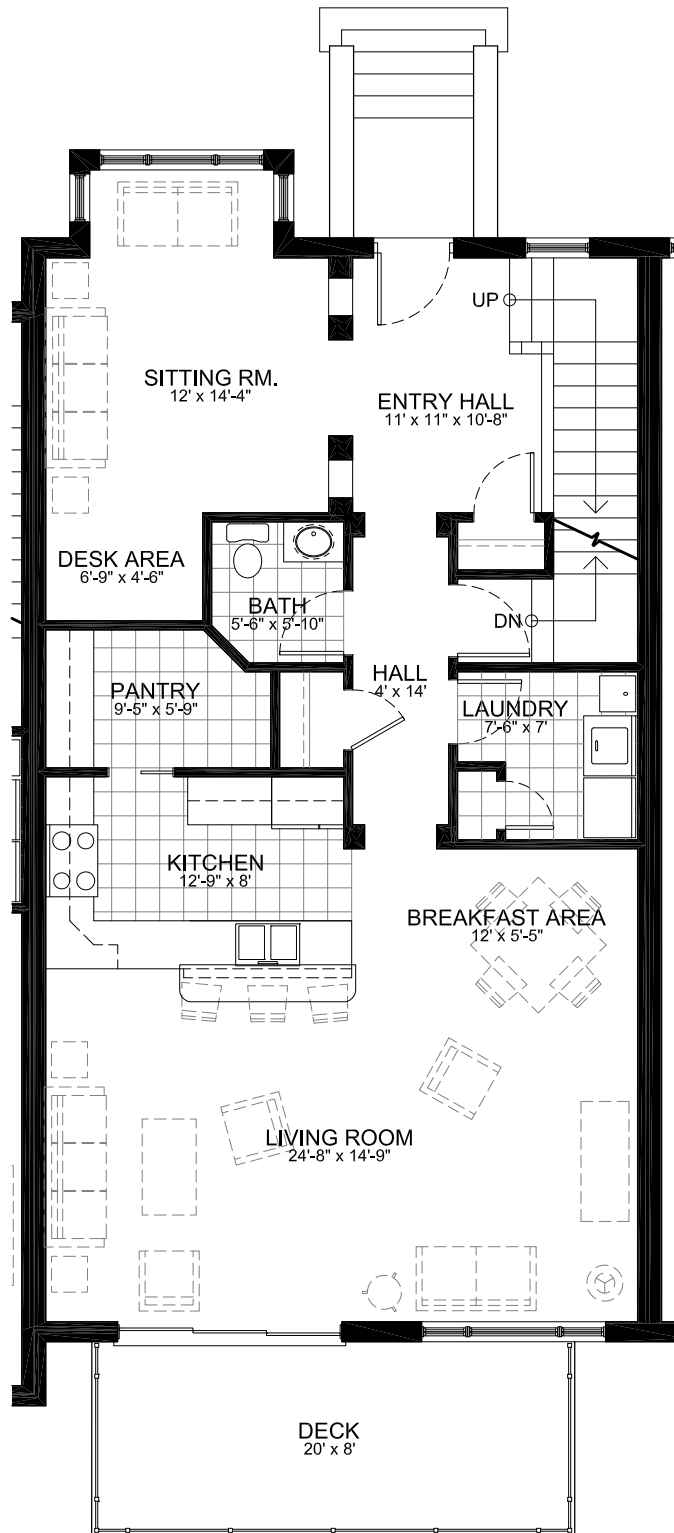

Unit Five
2,305 Square Feet (Excludes Garage Level)

Lower Level
1,215 Square Feet

11/20/2007

Unit Five
2,305 Square Feet (Excludes Garage Level)

First Floor
1,215 Square Feet

11/20/2007

Unit Five
2,305 Square Feet (Excludes Garage Level)

First Floor
1,215 Square Feet

11/20/2007

Unit Five
2,305 Square Feet (Excludes Garage Level)

First Floor
1,215 Square Feet

11/20/2007

Unit Five
2,305 Square Feet (Excludes Garage Level)

Second Floor
1,090 Square Feet

11/20/2007

Unit Five
2,305 Square Feet (Excludes Garage Level)

Second Floor
1,090 Square Feet

11/20/2007