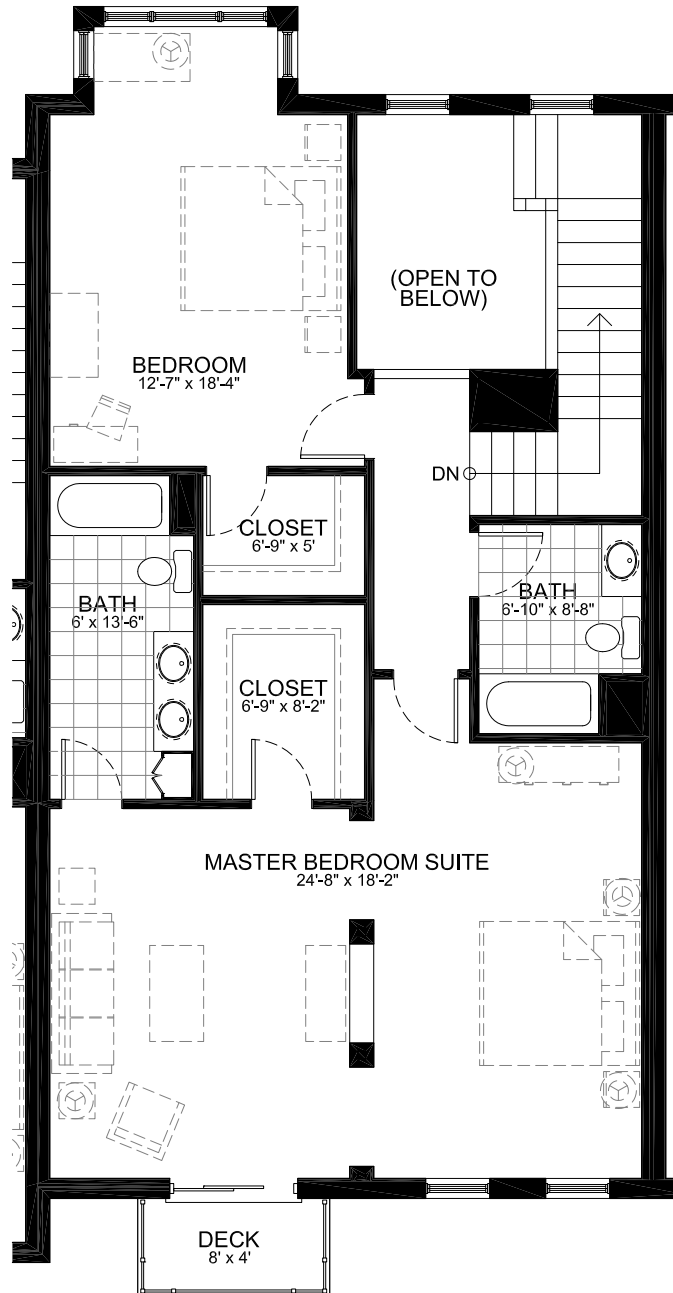

Unit Five
2,305 Square Feet (Excludes Garage Level)

Lower Level
1,215 Square Feet

11/20/2007

Unit Five
2,305 Square Feet (Excludes Garage Level)

First Floor
1,215 Square Feet

11/20/2007

Unit Five
2,305 Square Feet (Excludes Garage Level)

First Floor
1,215 Square Feet

11/20/2007

Unit Five
2,305 Square Feet (Excludes Garage Level)

First Floor
1,215 Square Feet

11/20/2007

Unit Five
2,305 Square Feet (Excludes Garage Level)

Second Floor
1,090 Square Feet

11/20/2007

Unit Five
2,305 Square Feet (Excludes Garage Level)

Second Floor
1,090 Square Feet

11/20/2007