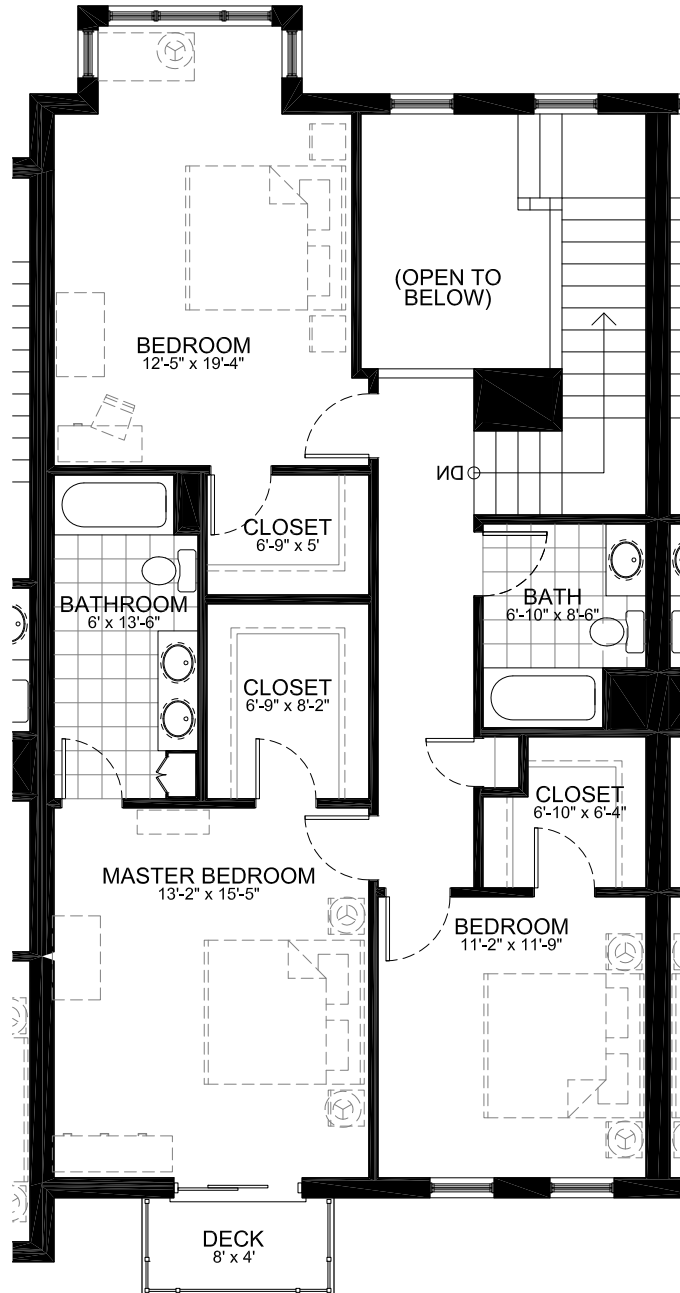

Unit Five
2,305 Square Feet (Excludes Garage Level)

Lower Level
1,215 Square Feet

11/20/2007

Unit Five
2,305 Square Feet (Excludes Garage Level)

First Floor
1,215 Square Feet

11/20/2007

Unit Five
2,305 Square Feet (Excludes Garage Level)

First Floor
1,215 Square Feet

11/20/2007

Unit Five
2,305 Square Feet (Excludes Garage Level)

First Floor
1,215 Square Feet

11/20/2007

Unit Five
2,305 Square Feet (Excludes Garage Level)

Second Floor
1,090 Square Feet

11/20/2007

Unit Five
2,305 Square Feet (Excludes Garage Level)

Second Floor
1,090 Square Feet

11/20/2007