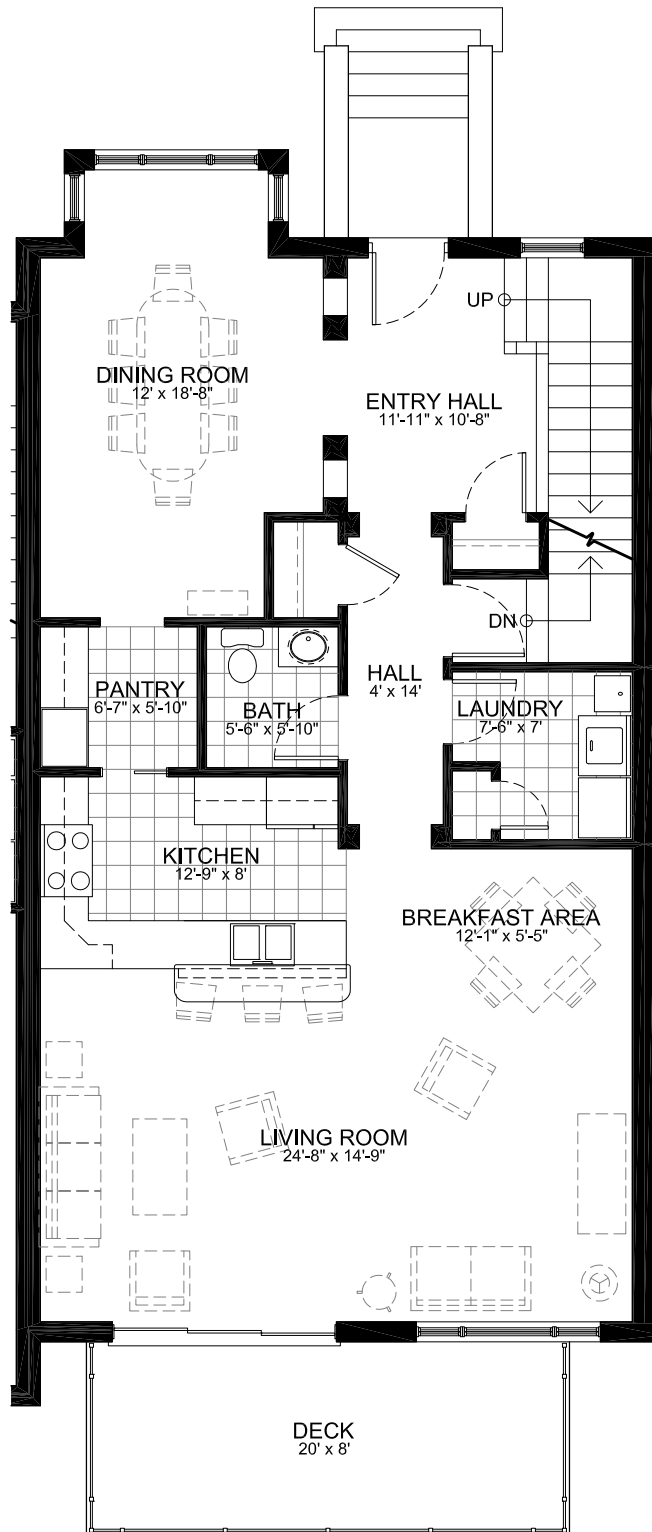

Unit Five
2,305 Square Feet (Excludes Garage Level)

Lower Level
1,215 Square Feet

11/20/2007

Unit Five
2,305 Square Feet (Excludes Garage Level)

First Floor
1,215 Square Feet

11/20/2007

Unit Five
2,305 Square Feet (Excludes Garage Level)

First Floor
1,215 Square Feet

11/20/2007

Unit Five
2,305 Square Feet (Excludes Garage Level)

First Floor
1,215 Square Feet

11/20/2007

Unit Five
2,305 Square Feet (Excludes Garage Level)

Second Floor
1,090 Square Feet

11/20/2007

Unit Five
2,305 Square Feet (Excludes Garage Level)

Second Floor
1,090 Square Feet

11/20/2007