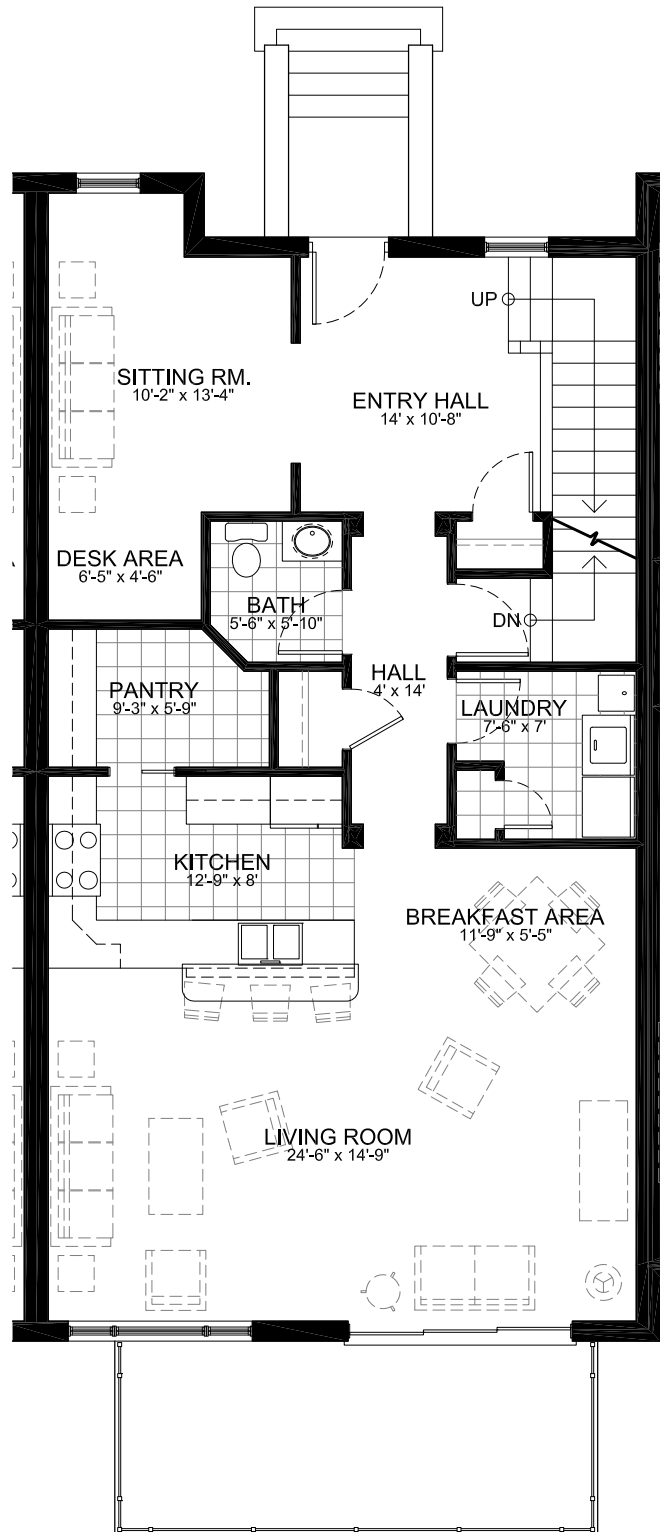

Units Four & Nine  
2,230 Square Feet (Excludes Garage Level)

Lower Level  
1,190 Square Feet

11/20/2007

Units Four & Nine  
2,230 Square Feet (Excludes Garage Level)

First Floor  
1,190 Square Feet

11/20/2007

Units Four & Nine  
2,230 Square Feet (Excludes Garage Level)

First Floor  
1,190 Square Feet

11/20/2007

Units Four & Nine  
2,230 Square Feet (Excludes Garage Level)

First Floor  
1,190 Square Feet

11/20/2007

Units Four & Nine  
2,230 Square Feet (Excludes Garage Level)

Second Floor  
1,040 Square Feet

11/20/2007

Units Four & Nine  
2,230 Square Feet (Excludes Garage Level)

Second Floor  
1,040 Square Feet

11/20/2007