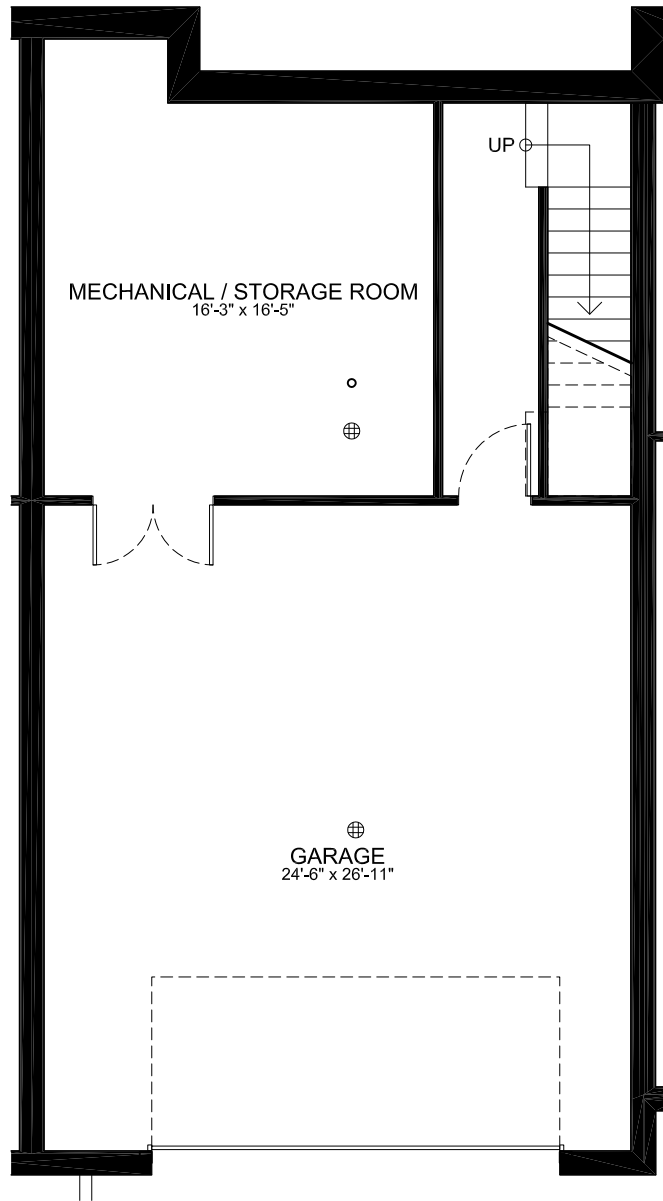

Units Four & Nine  
2,230 Square Feet (Excludes Garage Level)

Lower Level  
1,190 Square Feet

11/20/2007

Units Four & Nine  
2,230 Square Feet (Excludes Garage Level)

First Floor  
1,190 Square Feet

11/20/2007

Units Four & Nine  
2,230 Square Feet (Excludes Garage Level)

First Floor  
1,190 Square Feet

11/20/2007

Units Four & Nine  
2,230 Square Feet (Excludes Garage Level)

First Floor  
1,190 Square Feet

11/20/2007

Units Four & Nine  
2,230 Square Feet (Excludes Garage Level)

Second Floor  
1,040 Square Feet

11/20/2007

Units Four & Nine  
2,230 Square Feet (Excludes Garage Level)

Second Floor  
1,040 Square Feet

11/20/2007