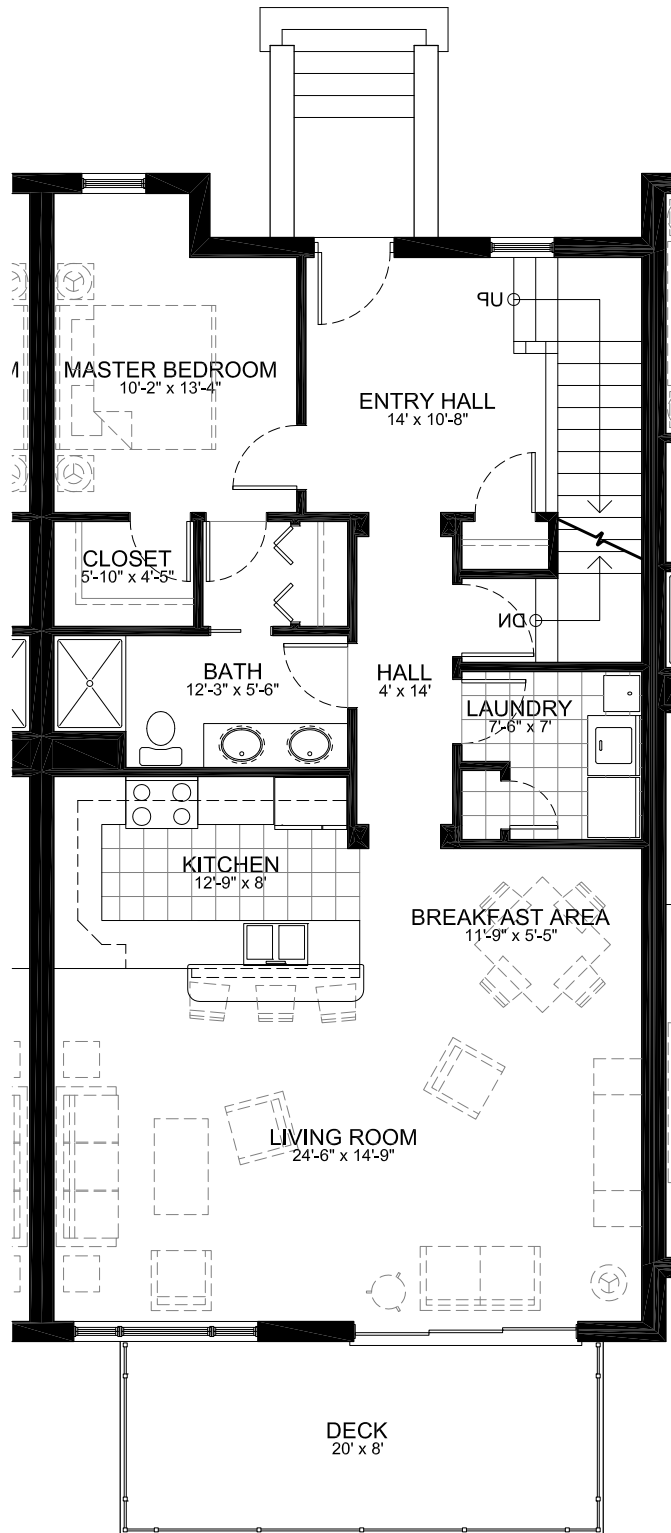

Units Four & Nine  
2,230 Square Feet (Excludes Garage Level)

Lower Level  
1,190 Square Feet

11/20/2007

Units Four & Nine  
2,230 Square Feet (Excludes Garage Level)

First Floor  
1,190 Square Feet

11/20/2007

Units Four & Nine  
2,230 Square Feet (Excludes Garage Level)

First Floor  
1,190 Square Feet

11/20/2007

Units Four & Nine  
2,230 Square Feet (Excludes Garage Level)

First Floor  
1,190 Square Feet

11/20/2007

Units Four & Nine  
2,230 Square Feet (Excludes Garage Level)

Second Floor  
1,040 Square Feet

11/20/2007

Units Four & Nine  
2,230 Square Feet (Excludes Garage Level)

Second Floor  
1,040 Square Feet

11/20/2007