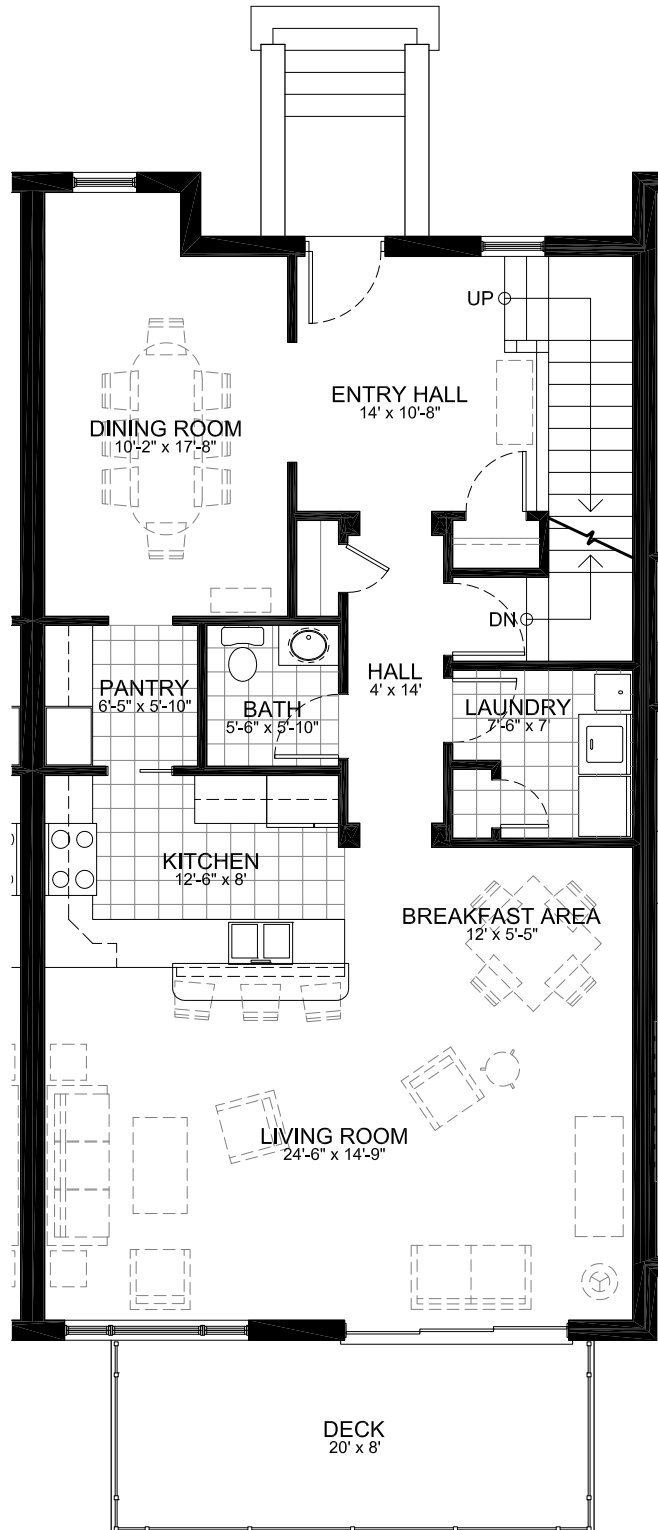

Units Four & Nine  
2,230 Square Feet (Excludes Garage Level)

Lower Level  
1,190 Square Feet

11/20/2007

Units Four & Nine  
2,230 Square Feet (Excludes Garage Level)

First Floor  
1,190 Square Feet

11/20/2007

Units Four & Nine  
2,230 Square Feet (Excludes Garage Level)

First Floor  
1,190 Square Feet

11/20/2007

Units Four & Nine  
2,230 Square Feet (Excludes Garage Level)

First Floor  
1,190 Square Feet

11/20/2007

Units Four & Nine  
2,230 Square Feet (Excludes Garage Level)

Second Floor  
1,040 Square Feet

11/20/2007

Units Four & Nine  
2,230 Square Feet (Excludes Garage Level)

Second Floor  
1,040 Square Feet

11/20/2007