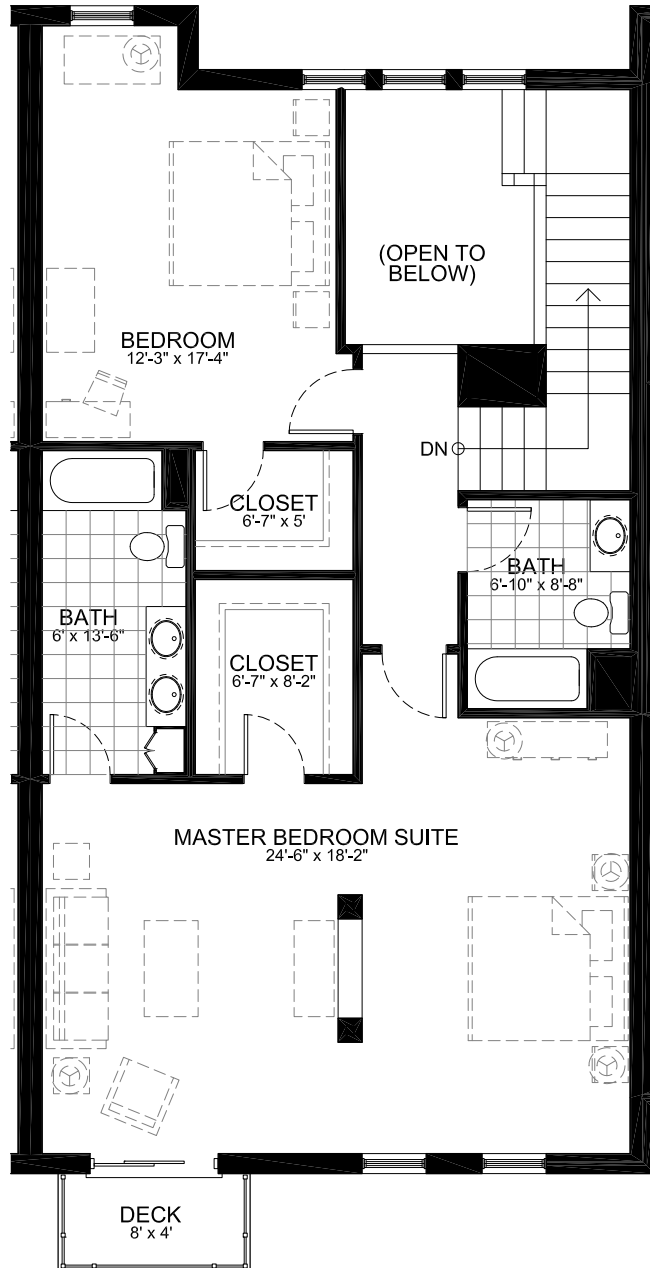

Units Four & Nine  
2,230 Square Feet (Excludes Garage Level)

Lower Level  
1,190 Square Feet

11/20/2007

Units Four & Nine  
2,230 Square Feet (Excludes Garage Level)

First Floor  
1,190 Square Feet

11/20/2007

Units Four & Nine  
2,230 Square Feet (Excludes Garage Level)

First Floor  
1,190 Square Feet

11/20/2007

Units Four & Nine  
2,230 Square Feet (Excludes Garage Level)

First Floor  
1,190 Square Feet

11/20/2007

Units Four & Nine  
2,230 Square Feet (Excludes Garage Level)

Second Floor  
1,040 Square Feet

11/20/2007

Units Four & Nine  
2,230 Square Feet (Excludes Garage Level)

Second Floor  
1,040 Square Feet

11/20/2007