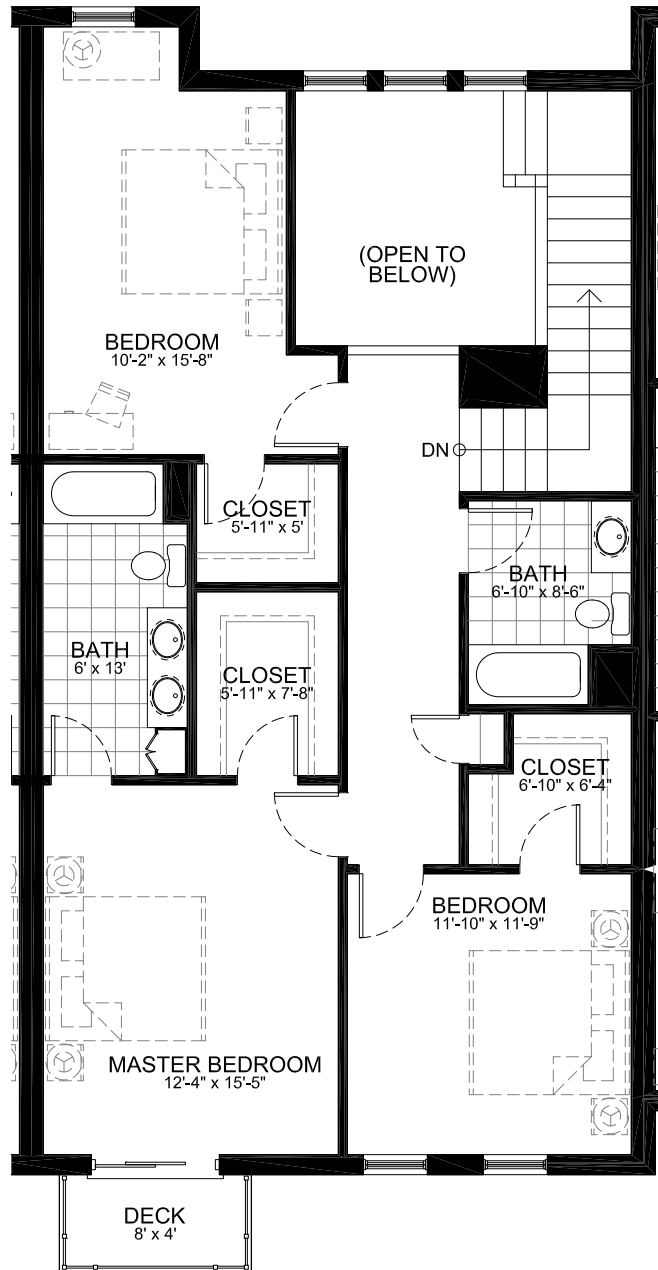

Units Four & Nine  
2,230 Square Feet (Excludes Garage Level)

Lower Level  
1,190 Square Feet

11/20/2007

Units Four & Nine  
2,230 Square Feet (Excludes Garage Level)

First Floor  
1,190 Square Feet

11/20/2007

Units Four & Nine  
2,230 Square Feet (Excludes Garage Level)

First Floor  
1,190 Square Feet

11/20/2007

Units Four & Nine  
2,230 Square Feet (Excludes Garage Level)

First Floor  
1,190 Square Feet

11/20/2007

Units Four & Nine  
2,230 Square Feet (Excludes Garage Level)

Second Floor  
1,040 Square Feet

11/20/2007

Units Four & Nine  
2,230 Square Feet (Excludes Garage Level)

Second Floor  
1,040 Square Feet

11/20/2007