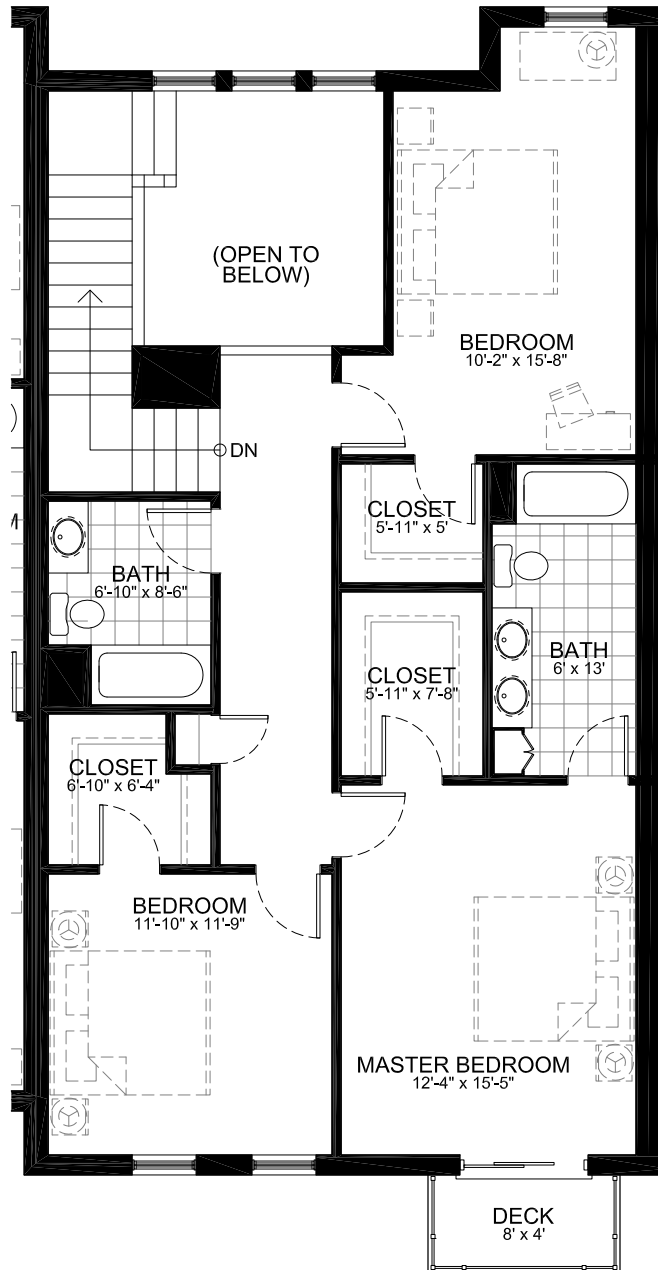

Units Three & Eight
2,230 Square Feet (Excludes Garage Level)

Lower Level
1,190 Square Feet

11/20/2007

Units Three & Eight
2,230 Square Feet (Excludes Garage Level)

First Floor
1,190 Square Feet

11/20/2007

Units Three & Eight
2,230 Square Feet (Excludes Garage Level)

First Floor
1,190 Square Feet

11/20/2007

Units Three & Eight
2,230 Square Feet (Excludes Garage Level)

First Floor
1,190 Square Feet

11/20/2007

Units Three & Eight
2,230 Square Feet (Excludes Garage Level)

Second Floor
1,040 Square Feet

11/20/2007

Units Three & Eight
2,230 Square Feet (Excludes Garage Level)

Second Floor
1,040 Square Feet

11/20/2007