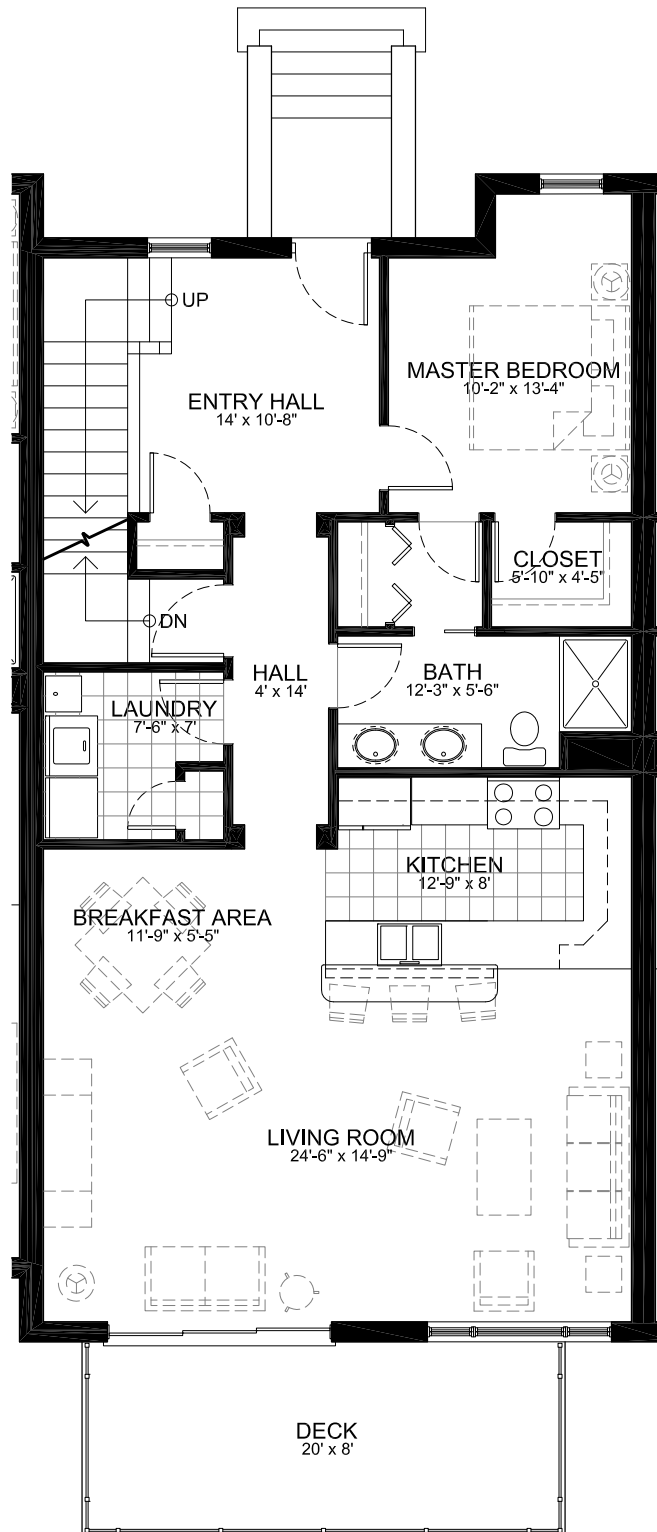

Units Three & Eight
2,230 Square Feet (Excludes Garage Level)

Lower Level
1,190 Square Feet

11/20/2007

Units Three & Eight
2,230 Square Feet (Excludes Garage Level)

First Floor
1,190 Square Feet

11/20/2007

Units Three & Eight
2,230 Square Feet (Excludes Garage Level)

First Floor
1,190 Square Feet

11/20/2007

Units Three & Eight
2,230 Square Feet (Excludes Garage Level)

First Floor
1,190 Square Feet

11/20/2007

Units Three & Eight
2,230 Square Feet (Excludes Garage Level)

Second Floor
1,040 Square Feet

11/20/2007

Units Three & Eight
2,230 Square Feet (Excludes Garage Level)

Second Floor
1,040 Square Feet

11/20/2007