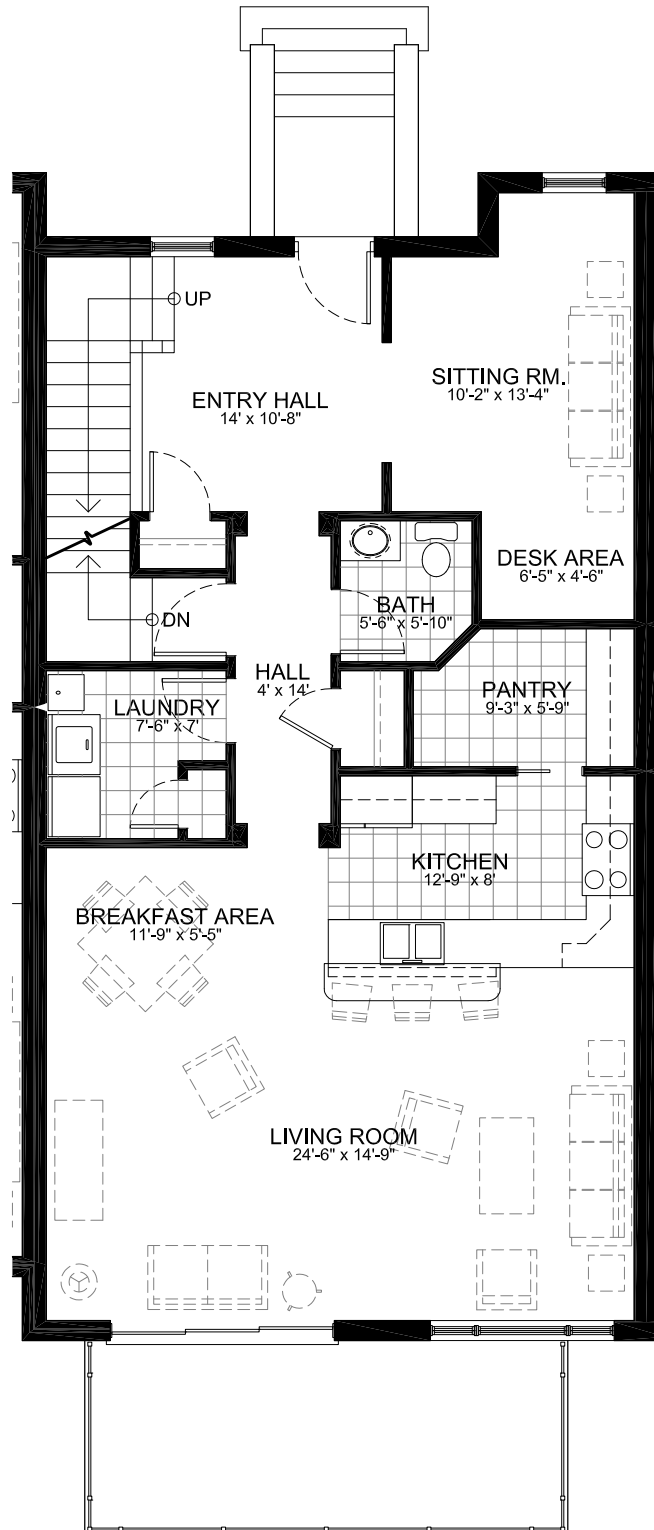

Units Three & Eight
2,230 Square Feet (Excludes Garage Level)

Lower Level
1,190 Square Feet

11/20/2007

Units Three & Eight
2,230 Square Feet (Excludes Garage Level)

First Floor
1,190 Square Feet

11/20/2007

Units Three & Eight
2,230 Square Feet (Excludes Garage Level)

First Floor
1,190 Square Feet

11/20/2007

Units Three & Eight
2,230 Square Feet (Excludes Garage Level)

First Floor
1,190 Square Feet

11/20/2007

Units Three & Eight
2,230 Square Feet (Excludes Garage Level)

Second Floor
1,040 Square Feet

11/20/2007

Units Three & Eight
2,230 Square Feet (Excludes Garage Level)

Second Floor
1,040 Square Feet

11/20/2007