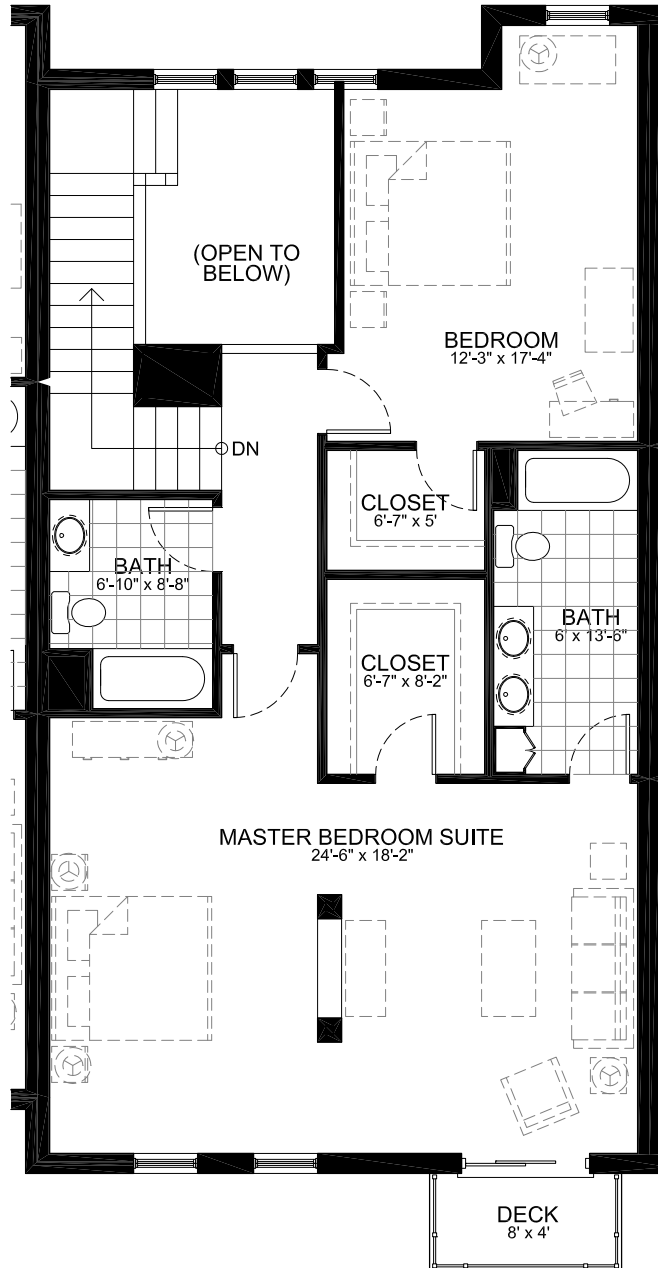

Units Three & Eight
2,230 Square Feet (Excludes Garage Level)

Lower Level
1,190 Square Feet

11/20/2007

Units Three & Eight
2,230 Square Feet (Excludes Garage Level)

First Floor
1,190 Square Feet

11/20/2007

Units Three & Eight
2,230 Square Feet (Excludes Garage Level)

First Floor
1,190 Square Feet

11/20/2007

Units Three & Eight
2,230 Square Feet (Excludes Garage Level)

First Floor
1,190 Square Feet

11/20/2007

Units Three & Eight
2,230 Square Feet (Excludes Garage Level)

Second Floor
1,040 Square Feet

11/20/2007

Units Three & Eight
2,230 Square Feet (Excludes Garage Level)

Second Floor
1,040 Square Feet

11/20/2007