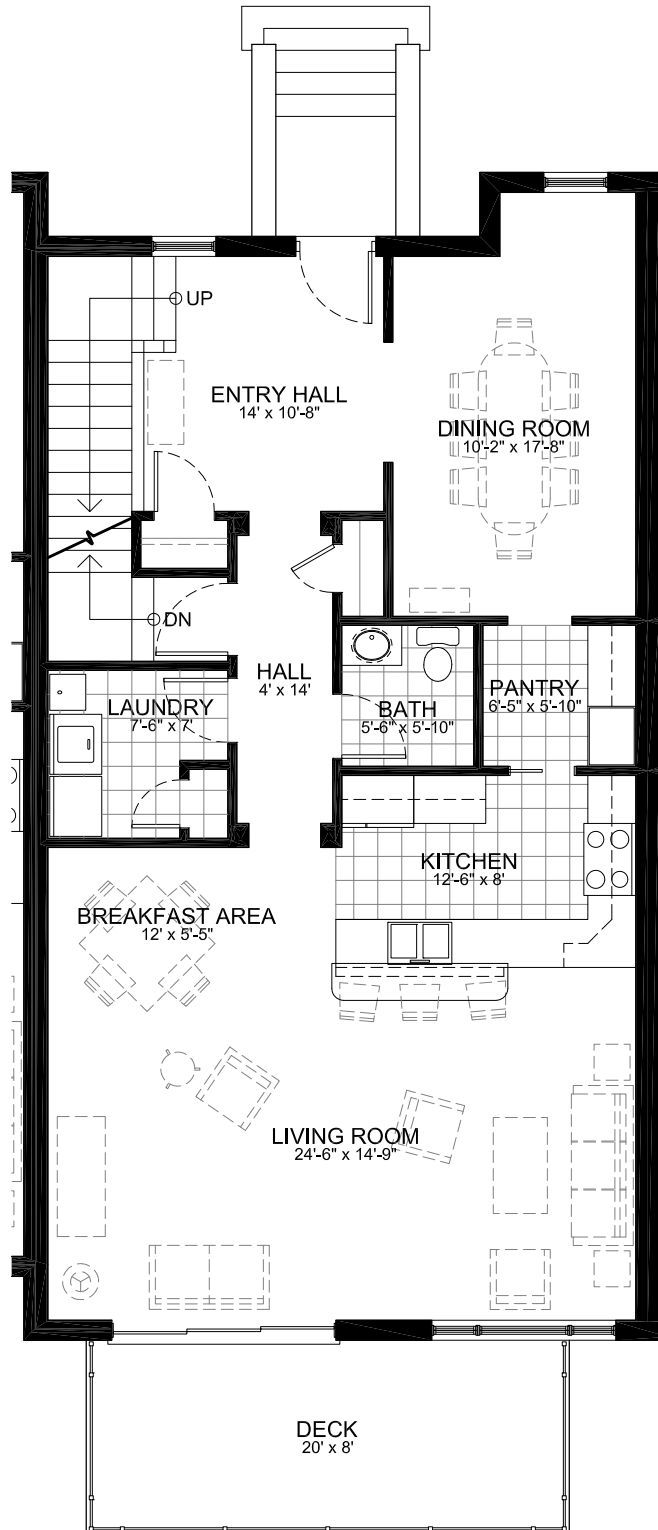

Units Three & Eight
2,230 Square Feet (Excludes Garage Level)

Lower Level
1,190 Square Feet

11/20/2007

Units Three & Eight
2,230 Square Feet (Excludes Garage Level)

First Floor
1,190 Square Feet

11/20/2007

Units Three & Eight
2,230 Square Feet (Excludes Garage Level)

First Floor
1,190 Square Feet

11/20/2007

Units Three & Eight
2,230 Square Feet (Excludes Garage Level)

First Floor
1,190 Square Feet

11/20/2007

Units Three & Eight
2,230 Square Feet (Excludes Garage Level)

Second Floor
1,040 Square Feet

11/20/2007

Units Three & Eight
2,230 Square Feet (Excludes Garage Level)

Second Floor
1,040 Square Feet

11/20/2007