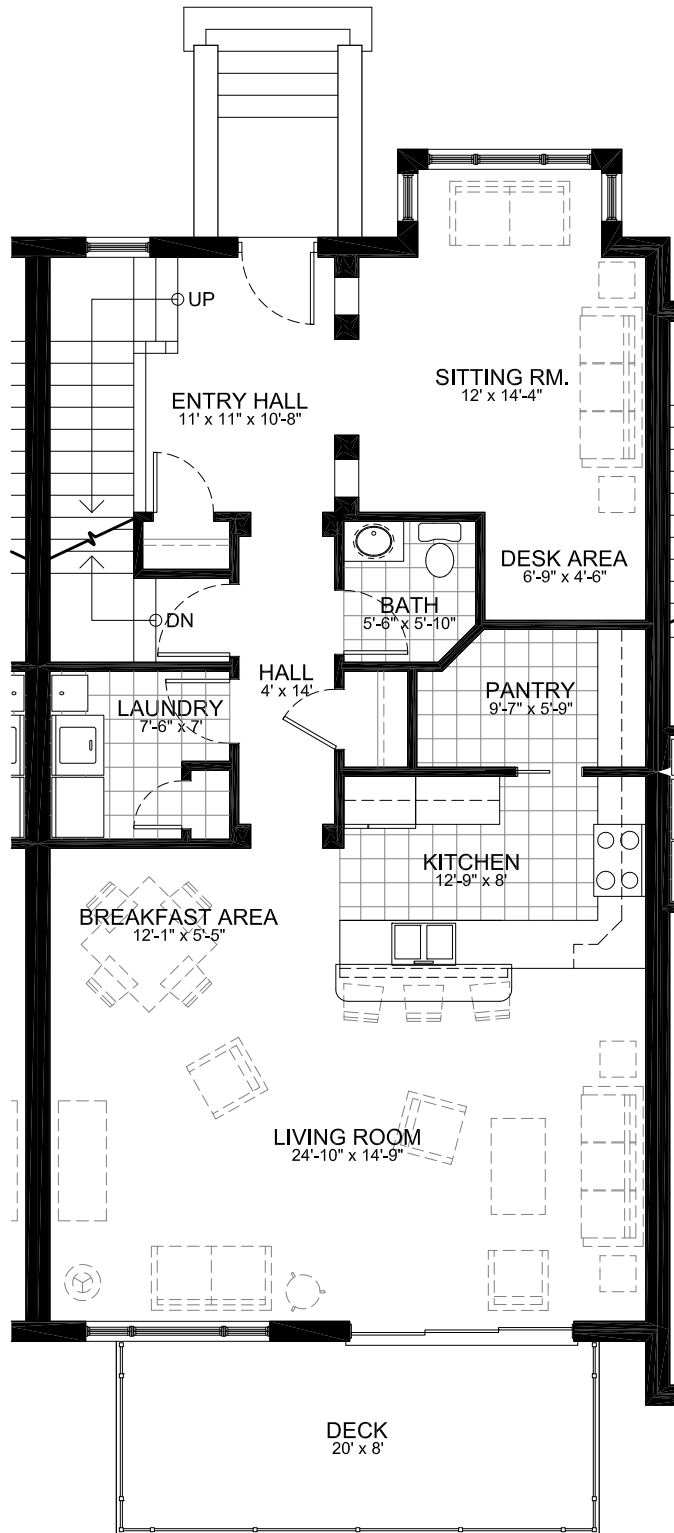

Unit Two  
2,315 Square Feet (Excludes Garage Level)

Lower Level  
1,220 Square Feet

11/20/2007

Unit Two  
2,315 Square Feet (Excludes Garage Level)

First Floor  
1,220 Square Feet

11/20/2007

Unit Two  
2,315 Square Feet (Excludes Garage Level)

First Floor  
1,220 Square Feet

11/20/2007

Unit Two  
2,315 Square Feet (Excludes Garage Level)

First Floor  
1,220 Square Feet

11/20/2007

Unit Two  
2,315 Square Feet (Excludes Garage Level)

Second Floor  
1,095 Square Feet

11/20/2007

Unit Two  
2,315 Square Feet (Excludes Garage Level)

Second Floor  
1,095 Square Feet

11/20/2007