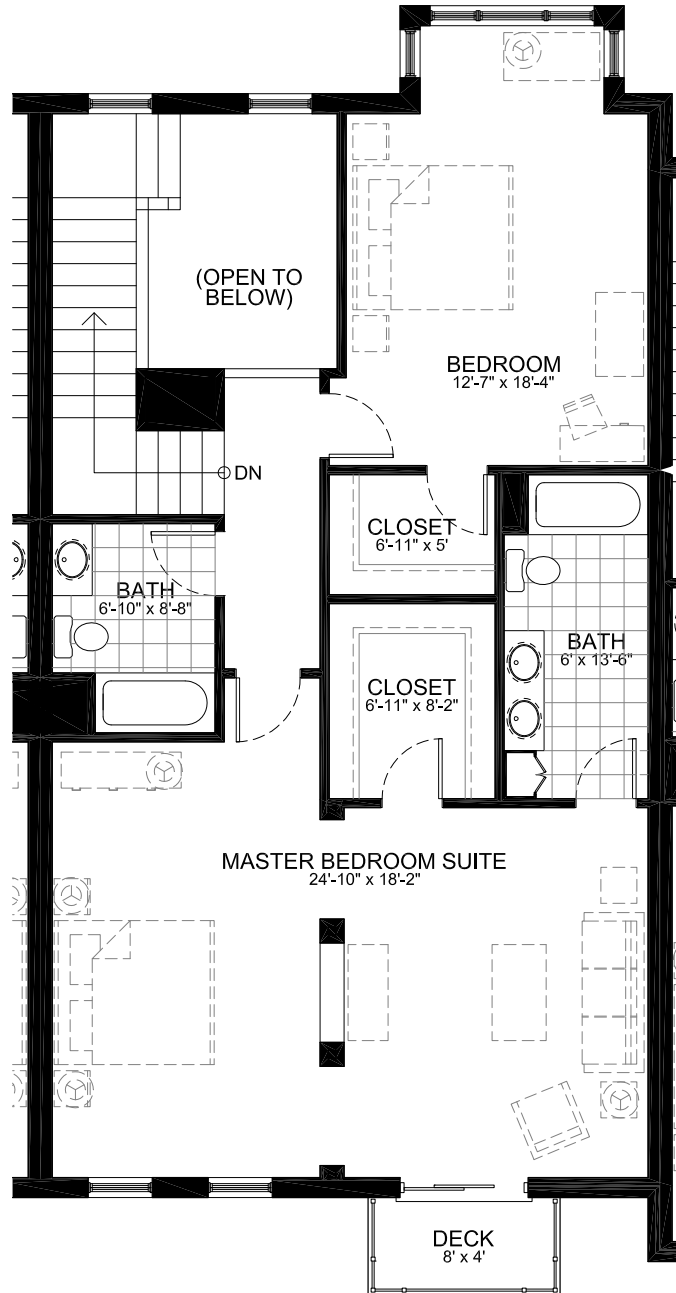

Unit Two  
2,315 Square Feet (Excludes Garage Level)

Lower Level  
1,220 Square Feet

11/20/2007

Unit Two  
2,315 Square Feet (Excludes Garage Level)

First Floor  
1,220 Square Feet

11/20/2007

Unit Two  
2,315 Square Feet (Excludes Garage Level)

First Floor  
1,220 Square Feet

11/20/2007

Unit Two  
2,315 Square Feet (Excludes Garage Level)

First Floor  
1,220 Square Feet

11/20/2007

Unit Two  
2,315 Square Feet (Excludes Garage Level)

Second Floor  
1,095 Square Feet

11/20/2007

Unit Two  
2,315 Square Feet (Excludes Garage Level)

Second Floor  
1,095 Square Feet

11/20/2007