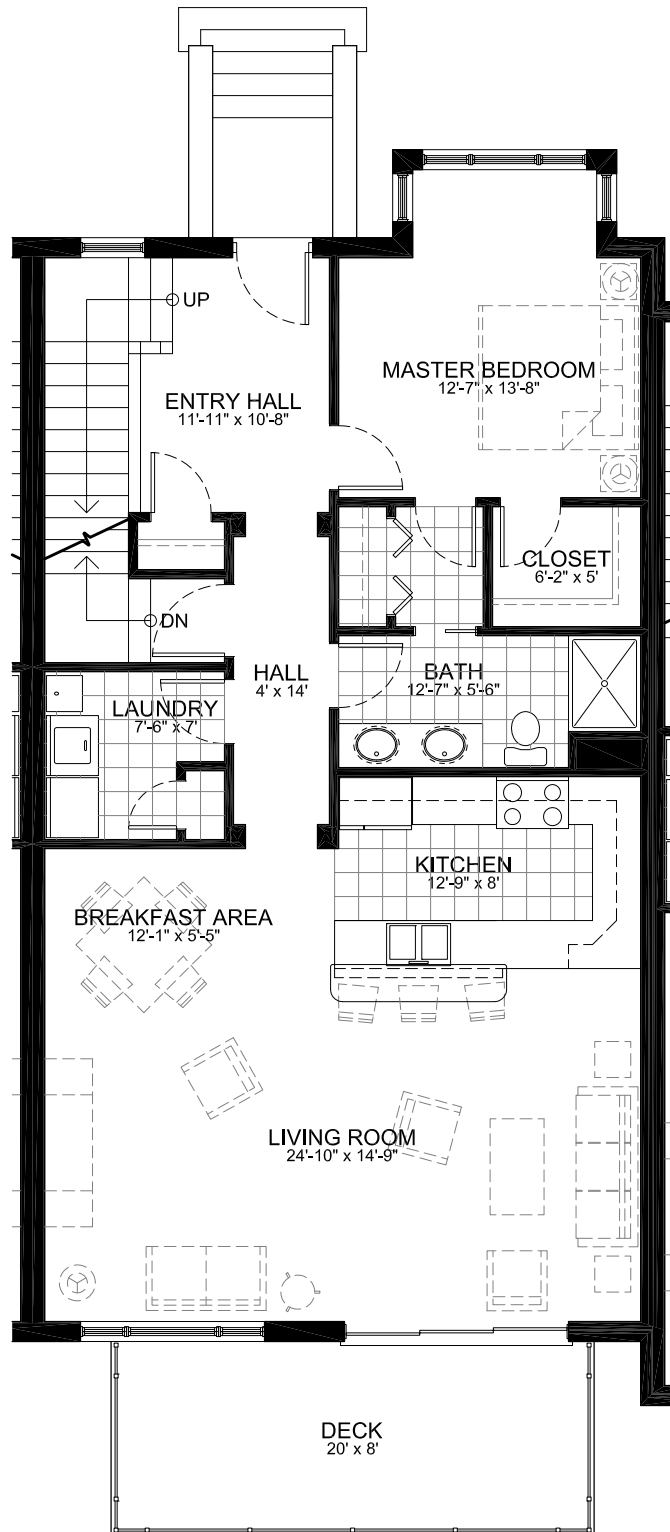

Unit Two  
2,315 Square Feet (Excludes Garage Level)

Lower Level  
1,220 Square Feet

11/20/2007

Unit Two  
2,315 Square Feet (Excludes Garage Level)

First Floor  
1,220 Square Feet

11/20/2007

Unit Two  
2,315 Square Feet (Excludes Garage Level)

First Floor  
1,220 Square Feet

11/20/2007

Unit Two  
2,315 Square Feet (Excludes Garage Level)

First Floor  
1,220 Square Feet

11/20/2007

Unit Two  
2,315 Square Feet (Excludes Garage Level)

Second Floor  
1,095 Square Feet

11/20/2007

Unit Two  
2,315 Square Feet (Excludes Garage Level)

Second Floor  
1,095 Square Feet

11/20/2007