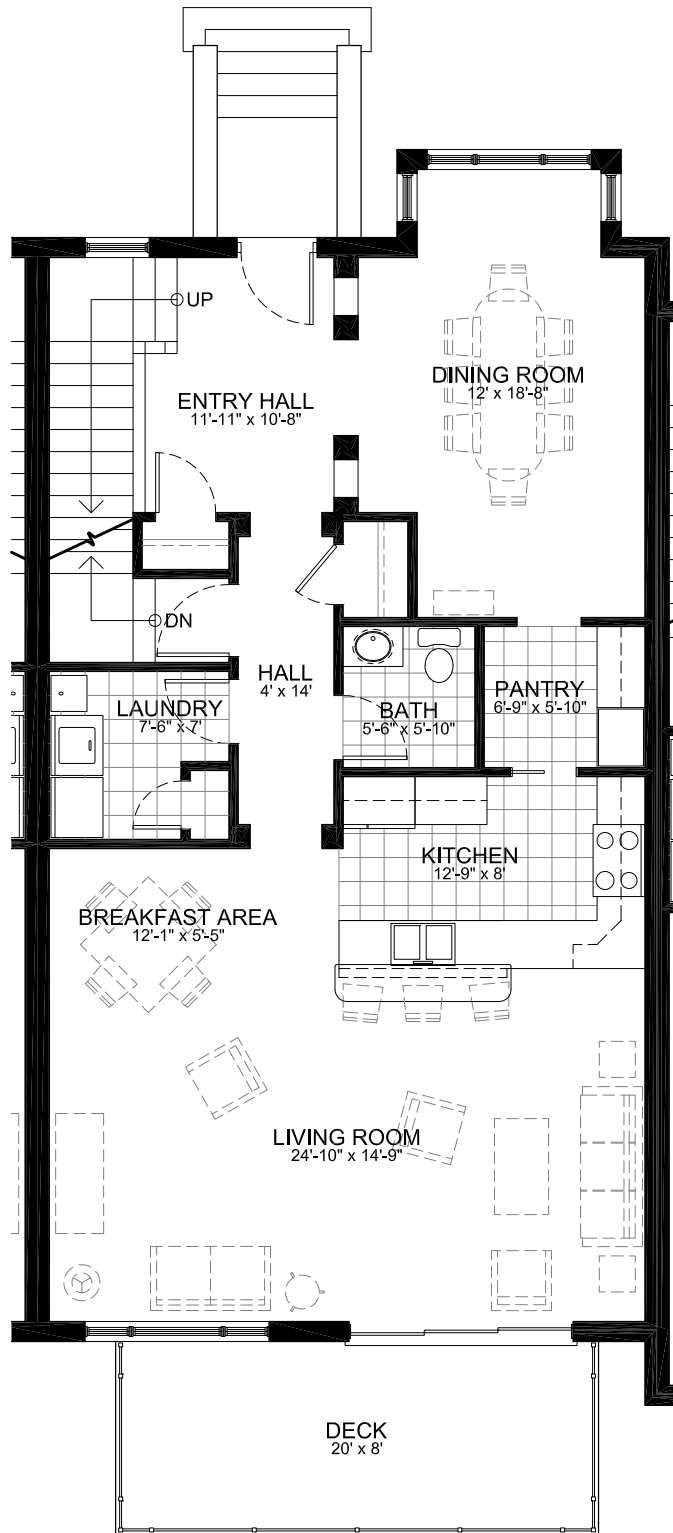

Unit Two  
2,315 Square Feet (Excludes Garage Level)

Lower Level  
1,220 Square Feet

11/20/2007

Unit Two  
2,315 Square Feet (Excludes Garage Level)

First Floor  
1,220 Square Feet

11/20/2007

Unit Two  
2,315 Square Feet (Excludes Garage Level)

First Floor  
1,220 Square Feet

11/20/2007

Unit Two  
2,315 Square Feet (Excludes Garage Level)

First Floor  
1,220 Square Feet

11/20/2007

Unit Two  
2,315 Square Feet (Excludes Garage Level)

Second Floor  
1,095 Square Feet

11/20/2007

Unit Two  
2,315 Square Feet (Excludes Garage Level)

Second Floor  
1,095 Square Feet

11/20/2007