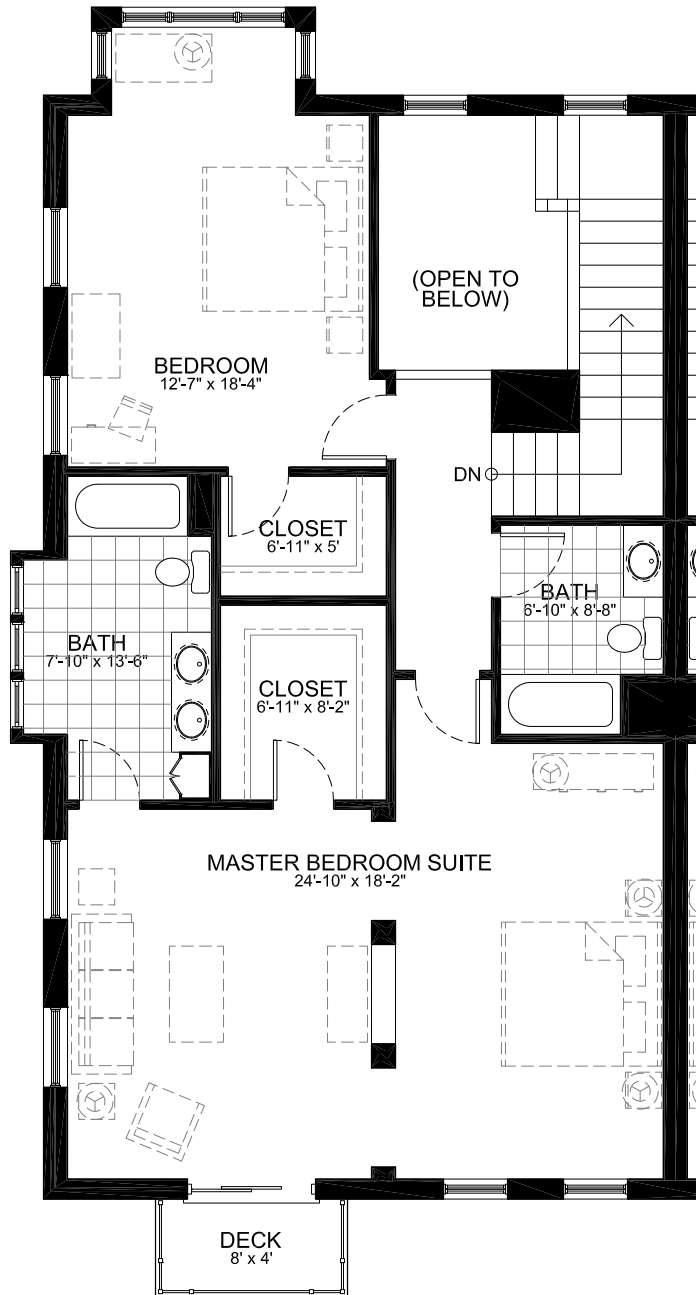

Unit One
2,365 Square Feet (Excludes Garage Level)

Lower Level
1,245 Square Feet

11/20/2007

Unit One
2,365 Square Feet (Excludes Garage Level)

First Floor
1,245 Square Feet

11/20/2007

Unit One
2,365 Square Feet (Excludes Garage Level)

First Floor
1,245 Square Feet

11/20/2007

Unit One
2,365 Square Feet (Excludes Garage Level)

First Floor
1,245 Square Feet

11/20/2007

Unit One
2,365 Square Feet (Excludes Garage Level)

Second Floor
1,120 Square Feet

11/20/2007

Unit One
2,365 Square Feet (Excludes Garage Level)

Second Floor
1,120 Square Feet

11/20/2007