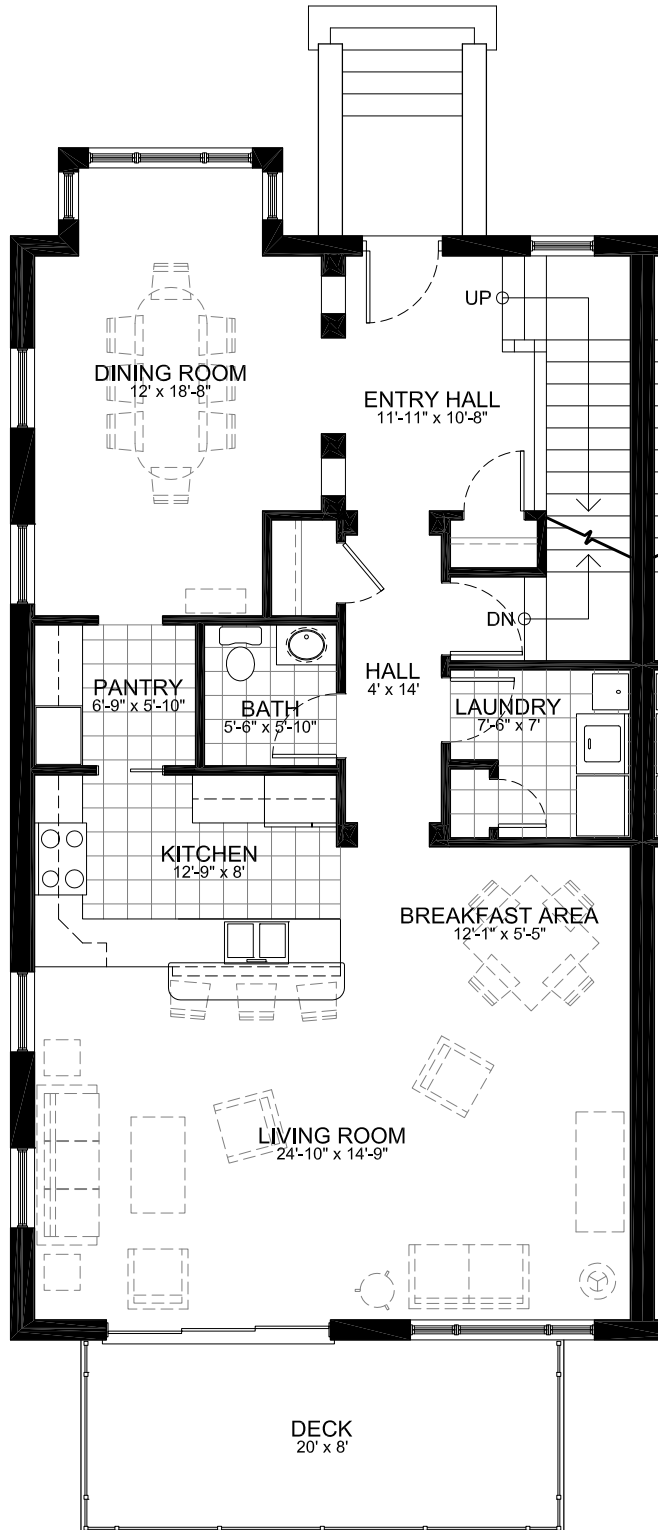

Unit One
2,365 Square Feet (Excludes Garage Level)

Lower Level
1,245 Square Feet

11/20/2007

Unit One
2,365 Square Feet (Excludes Garage Level)

First Floor
1,245 Square Feet

11/20/2007

Unit One
2,365 Square Feet (Excludes Garage Level)

First Floor
1,245 Square Feet

11/20/2007

Unit One
2,365 Square Feet (Excludes Garage Level)

First Floor
1,245 Square Feet

11/20/2007

Unit One
2,365 Square Feet (Excludes Garage Level)

Second Floor
1,120 Square Feet

11/20/2007

Unit One
2,365 Square Feet (Excludes Garage Level)

Second Floor
1,120 Square Feet

11/20/2007