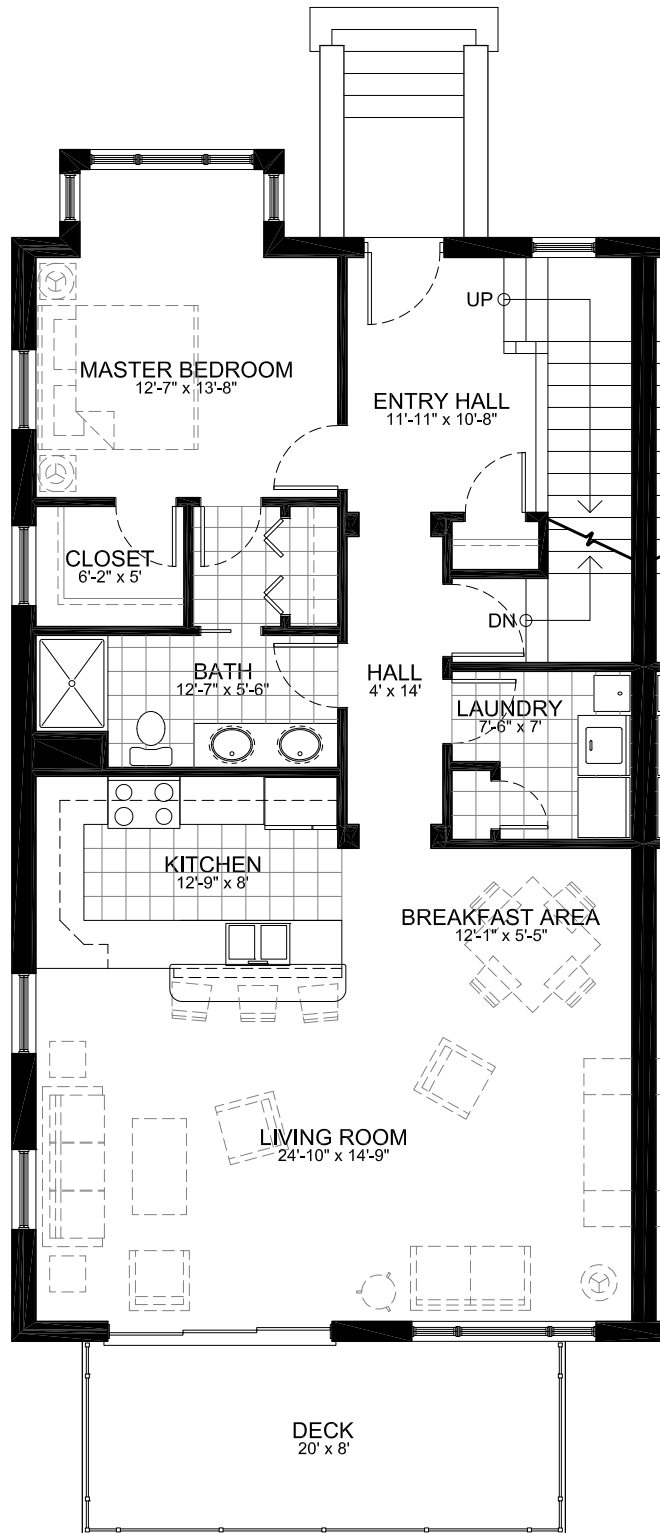

Unit One
2,365 Square Feet (Excludes Garage Level)

Lower Level
1,245 Square Feet

11/20/2007

Unit One
2,365 Square Feet (Excludes Garage Level)

First Floor
1,245 Square Feet

11/20/2007

Unit One
2,365 Square Feet (Excludes Garage Level)

First Floor
1,245 Square Feet

11/20/2007

Unit One
2,365 Square Feet (Excludes Garage Level)

First Floor
1,245 Square Feet

11/20/2007

Unit One
2,365 Square Feet (Excludes Garage Level)

Second Floor
1,120 Square Feet

11/20/2007

Unit One
2,365 Square Feet (Excludes Garage Level)

Second Floor
1,120 Square Feet

11/20/2007