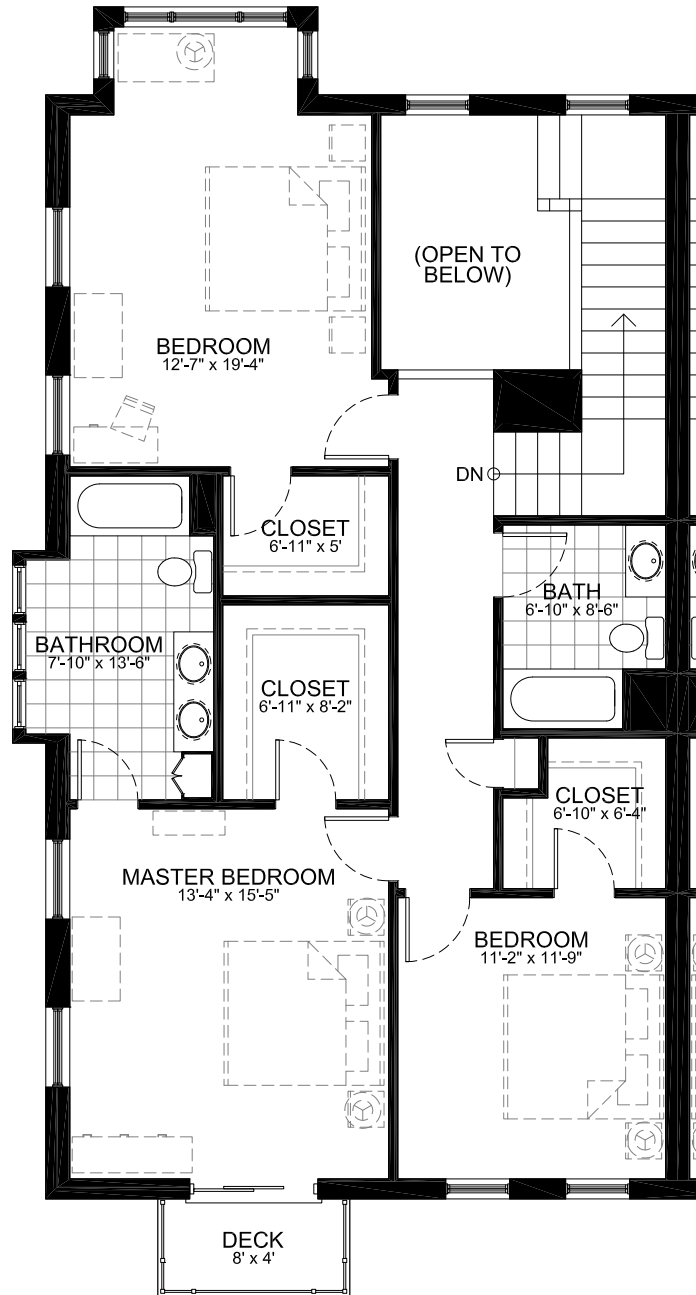

Unit One
2,365 Square Feet (Excludes Garage Level)

Lower Level
1,245 Square Feet

11/20/2007

Unit One
2,365 Square Feet (Excludes Garage Level)

First Floor
1,245 Square Feet

11/20/2007

Unit One
2,365 Square Feet (Excludes Garage Level)

First Floor
1,245 Square Feet

11/20/2007

Unit One
2,365 Square Feet (Excludes Garage Level)

First Floor
1,245 Square Feet

11/20/2007

Unit One
2,365 Square Feet (Excludes Garage Level)

Second Floor
1,120 Square Feet

11/20/2007

Unit One
2,365 Square Feet (Excludes Garage Level)

Second Floor
1,120 Square Feet

11/20/2007