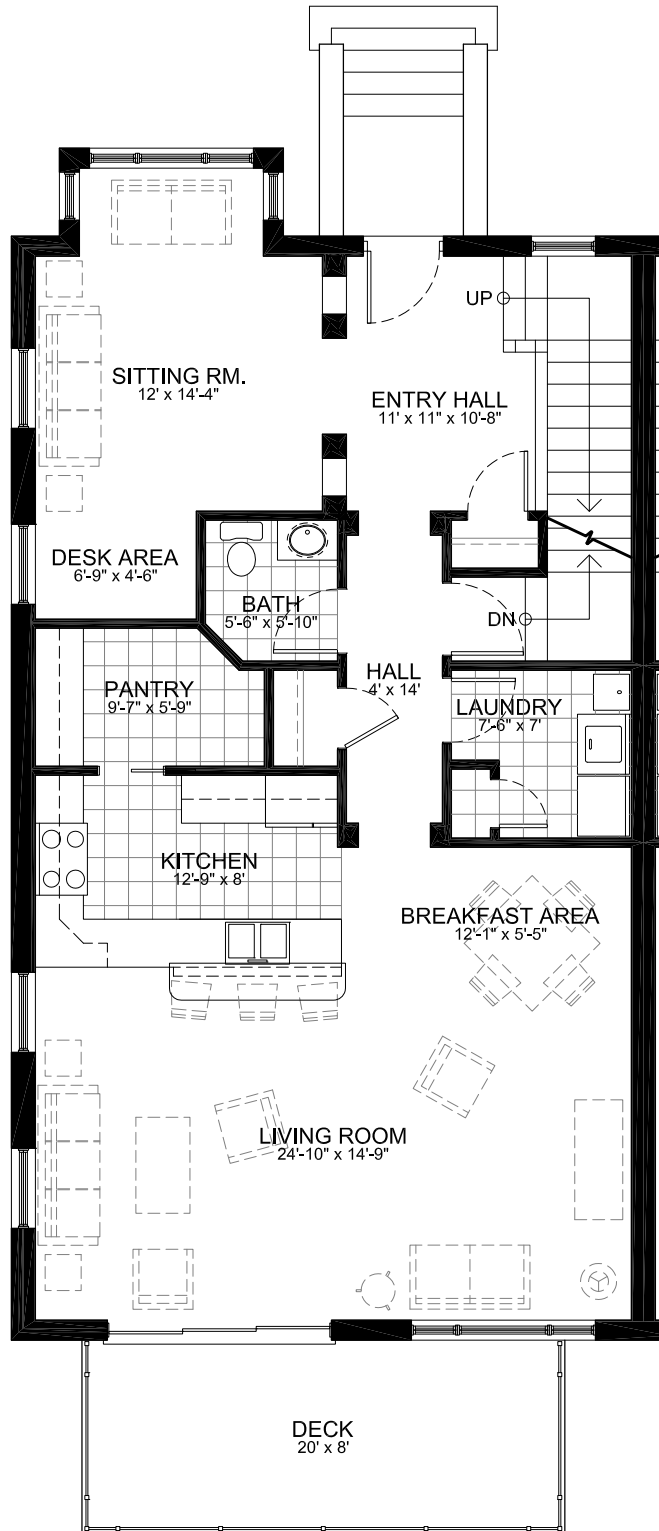

Unit One
2,365 Square Feet (Excludes Garage Level)

Lower Level
1,245 Square Feet

11/20/2007

Unit One
2,365 Square Feet (Excludes Garage Level)

First Floor
1,245 Square Feet

11/20/2007

Unit One
2,365 Square Feet (Excludes Garage Level)

First Floor
1,245 Square Feet

11/20/2007

Unit One
2,365 Square Feet (Excludes Garage Level)

First Floor
1,245 Square Feet

11/20/2007

Unit One
2,365 Square Feet (Excludes Garage Level)

Second Floor
1,120 Square Feet

11/20/2007

Unit One
2,365 Square Feet (Excludes Garage Level)

Second Floor
1,120 Square Feet

11/20/2007